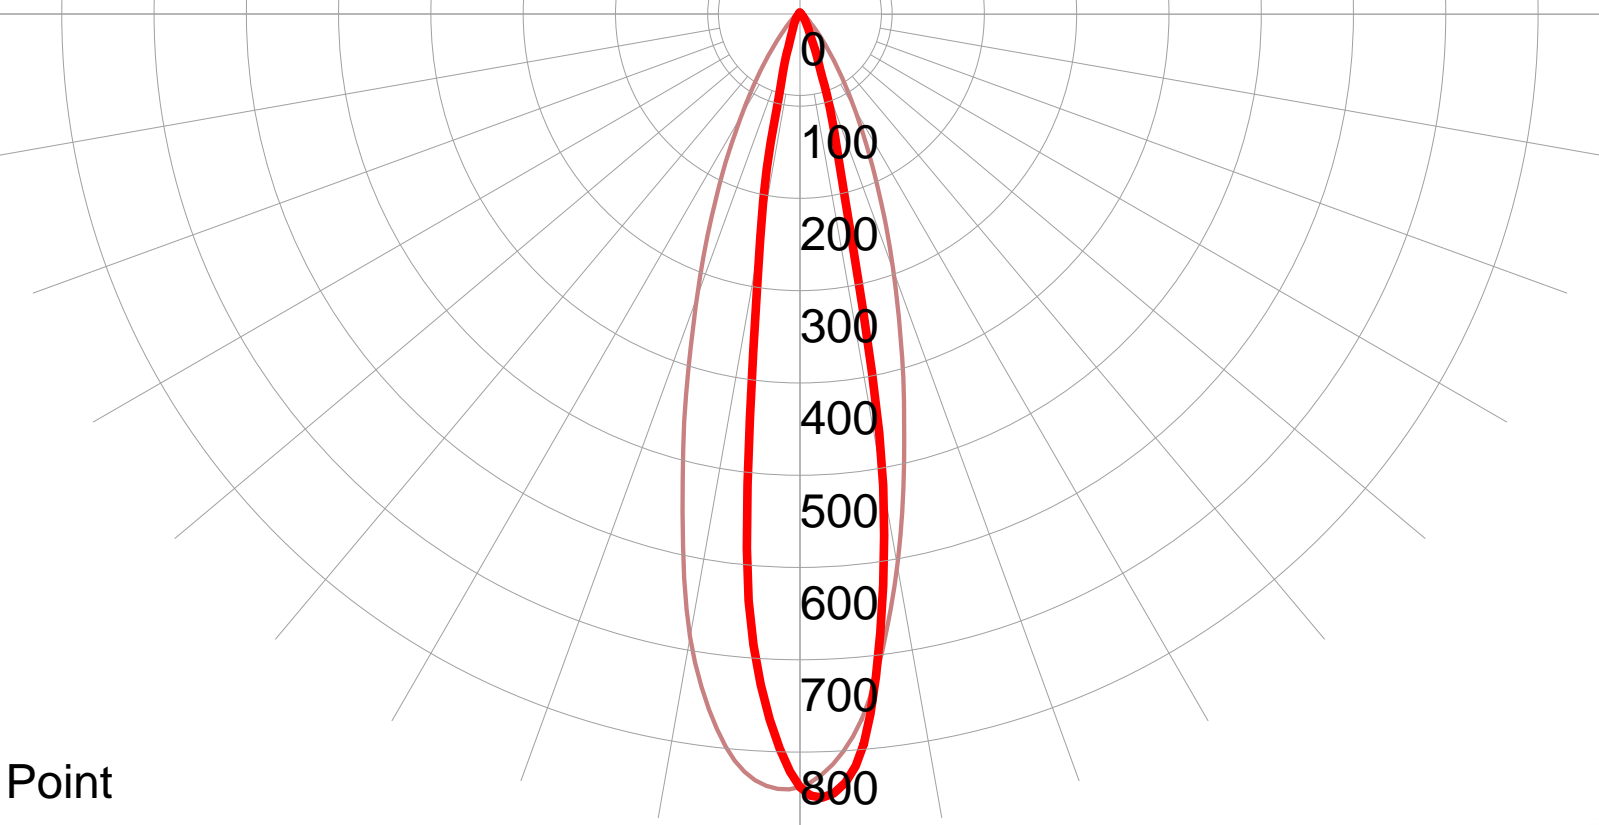

Type C

Lamp=223.95 lm  
Max=837.9 cd  
Power=4 W  
Multiplier=1  
Degree=0

Point

Manufacturer: LEADLUX  
Lamp: CREE XBD