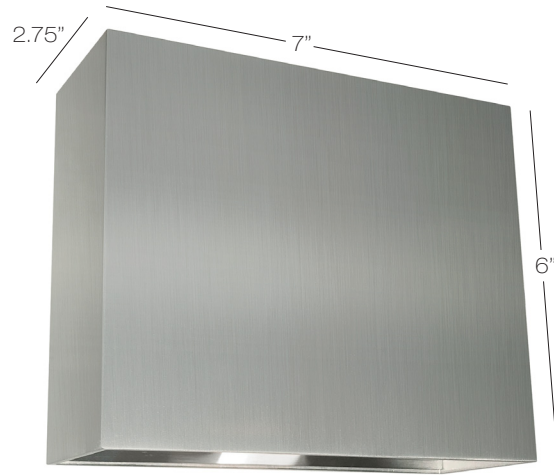

Synchro

Satin anodized aluminum LED luminaire.
Unique vertical internal louvers that allows adjustment simply by customer in the field.

Dimmable with ELV Dimmer.

WET LISTED

Model
WO860

LED LED 6W, **90 CRI**, 3000K
470 Lumens, Dimmable

Finish	Lamp
AL	LED
AL anodized aluminum	

3 Beam Options:

Wide top up and narrow down. Wide top and wide bottom. Narrow top and wide bottom.