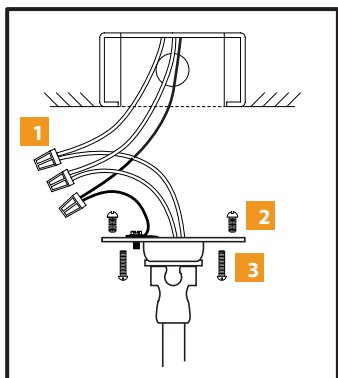

WARNING: Shut off power before assembling. Make sure this instruction sheet is followed.

SIDE VIEW

GLASS INSTALLATION:
Scan QR Code for a glass installation tutorial video.

- A** Please read this instruction sheet carefully before installing the lamps.
- B** In order to avoid finger prints on the products, please use the gloves when assembling. Be careful not to scratch the surface of the fixture.