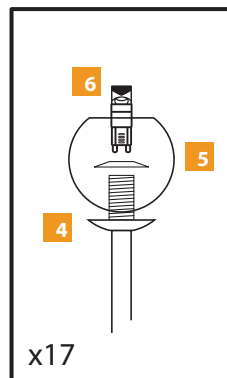

WARNING: Shut off power before assembling. Make sure this instruction sheet is followed.

SIDE VIEW

GLASS INSTALLATION:
Scan QR Code for a glass installation tutorial video.

- A** Please read this instruction sheet carefully before installing the lamps.
- B** In order to avoid finger prints on the products, please use the gloves when assembling. Be careful not to scratch the surface of the fixture.