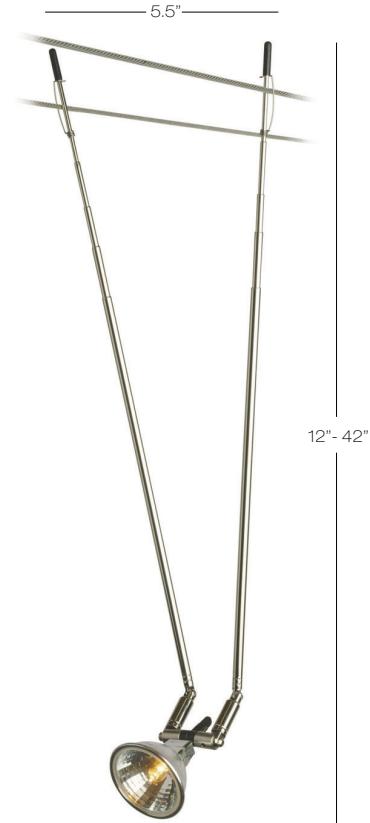

Alta Telescopic Cable Head

Arms Telescope from 12"-42" unlimited angles are possible. Head rotates 330°. Head will swivel and pivot for precise beam aiming.

Can be accessorized with elements on page 61.

Model
CB905

◀ **D5** LED MR16 5W
◀ **M5** MR16 Halogen 50W

Finish	Lamp	Mounting
SN	M5	C

SN satin nickel

C cable adapter