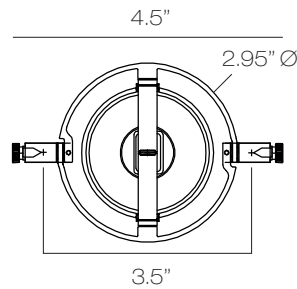

S Bella Head

Highly adjustable head tilts 140° within ring.
Ring will rotate 360°.

3.5" and 5.5" cable separation available.

Various Lens and Louvers available.

Model
CB906

BL black
BZ bronze
SN satin nickel

C5.5 5.5" cable separation
C3.5 3.5" cable separation

Finish	Lamp	Mounting
BL	D7	C5.5

- ◀ **D7** LED MR16 7W, 12V, 97 CRI, 3000K, 500 Lumens, Dimmable
- ◀ **M5** Halogen MR16 50W, 2200 Lumens

Louver Black - CBSBLVRBL