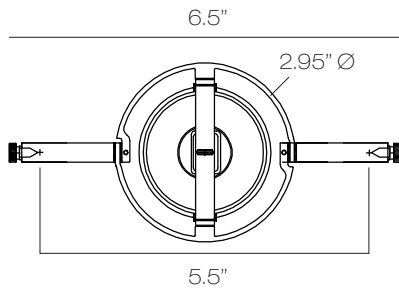

S Bella Head

Highly adjustable head tilts 140° within ring.
Ring will rotate 360°.

3.5" and 5.5" cable separation available.

Various Lens and Louvers available.

Model
CB906

BL black
BZ bronze
SN satin nickel

C5.5 5.5" cable separation
C3.5 3.5" cable separation

Finish	Lamp	Mounting
BL	D7	C5.5

- ◀ **D7** LED MR16 7W, 12V, 97 CRI, 3000K, 500 Lumens, Dimmable
- ◀ **M5** Halogen MR16 50W, 2200 Lumens

Louver Black - CBSBLVRBL