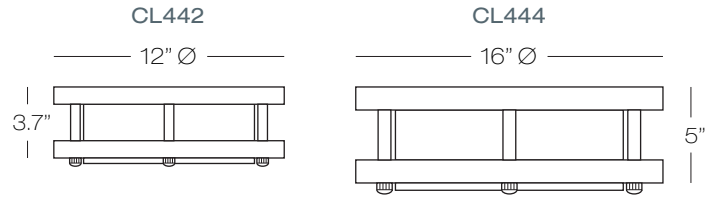

Zelda Series

High performance flushmount offering high lumen output ceiling luminaire which is perfect for virtually every lighting application. Suitable for damp location. 5 Year limited warranty.

Dimmable with Triac dimmer (100% to 10%).