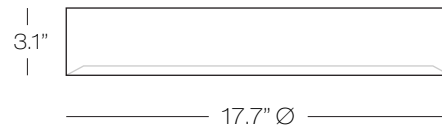

WH

BL

Puck 17.7"

Round energy efficient flush mount.
Matte white or matte black metal body.

Custom finishes available, consult factory
for pricing.

Hidden LED provides a high lumen
direct illumination.

0-10V Dimmable.
Must use 0-10V Compatible Dimmer.

Consult factory for 277V dimming.

DIMENSIONS

Model
CL466

WH white
BL black

Acrylic	Finish	Lamp
FR	WH	LED

FR frost

LED LED 38W, 80 CRI,
3000K, 2280 Lumens,
Dimmable

Puck Series Dimensions