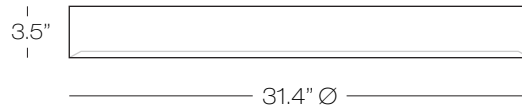

WH

BL

Puck 31.4"

Round energy efficient flush mount.
Matte white or matte black metal body.

Hidden LED provides a high lumen
direct illumination.

120-277V Input, 0-10V Dimming.

Model
CL468

Acrylic	Finish	Lamp
FR	WH	LED

FR frost

WH white
BL black

LED LED 94W, 80 CRI,
3000K, 5640 Lumens,
Dimmable

DIMENSIONS

Puck Series Dimensions

— 10.6" Ø —

CL464
Puck 10.6"

— 14.5" Ø —