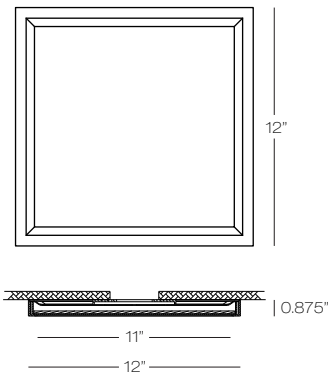

Gabe Series Square

Minimalist edge lit LED ceiling luminaires. Minimal projection and a high quality mini-textured frame. High quality optical diffuser (see specs below). The entire series is highlighted by a universal mounting system in which the body mounts to virtually any and all electrical boxes. Once body is mounted the face simply snaps into place. Simple, fast and easy mounting. Impressively bright and fully dimmable design. Suitable for Damp Location.

Model	4"		
CL481			LED LED 10W, 90 CRI , 3000K 550 Lumens, Dimmable
OP opal			
Acrylic	Finish	Lamp	
OP	WH	LED	
WH white			

Features

- Glare controlling lens for comfortable light pattern
- 5/8" thick luminaire for durability
- Thinnest available solution featuring an integral driver
- Utilizes high quality Edge-Lit technology providing even illumination
- 5 years / 50,000 hours LED life
- Wet location listed
- An affordable alternative to Air-Seal IC recessed housings or Fire-Rated Boxes
- Energy Star