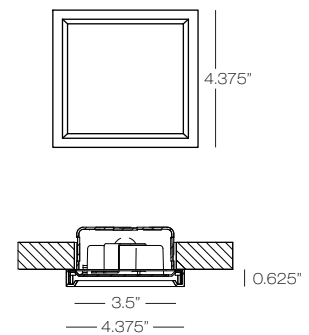

Model	4"		
CL481			LED LED 10W, 90 CRI , 3000K 550 Lumens, Dimmable
OP opal			
Acrylic	Finish	Lamp	
OP	WH	LED	
WH white			

Features

- Glare controlling lens for comfortable light pattern
- 5/8" thick luminaire for durability
- Thinnest available solution featuring an integral driver
- Utilizes high quality Edge-Lit technology providing even illumination
- 5 years / 50,000 hours LED life
- Wet location listed
- An affordable alternative to Air-Seal IC recessed housings or Fire-Rated Boxes
- Energy Star