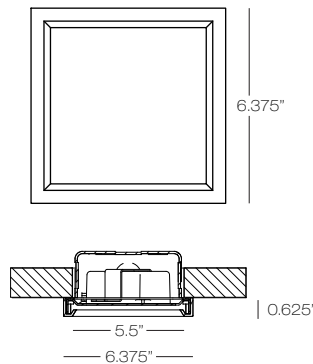

Model	4"		
CL481			LED LED 10W, 90 CRI , 3000K 550 Lumens, Dimmable
OP opal			
Acrylic	Finish	Lamp	
OP	WH	LED	
WH white			

Features

- Glare controlling lens for comfortable light pattern
- 5/8" thick luminaire for durability
- Thinnest available solution featuring an integral driver
- Utilizes high quality Edge-Lit technology providing even illumination
- 5 years / 50,000 hours LED life
- Wet location listed
- An affordable alternative to Air-Seal IC recessed housings or Fire-Rated Boxes
- Energy Star