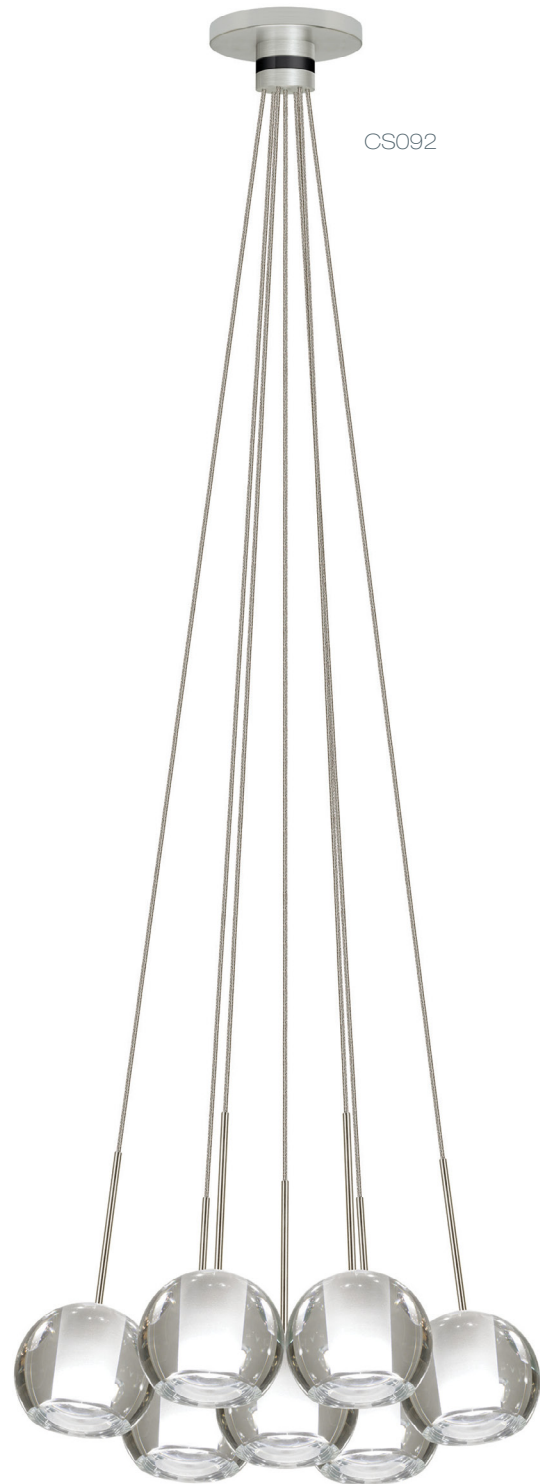

CPCLUST7

Cluster 7

Cluster 7 is a low voltage chandelier of 7 LED pendants that geometrically form an elegant grouping of any coaxial pendant that Stone Lighting offers.

Cluster 7 canopy comes in two power supply options: X1, L2.

Dimmable with ELV dimmer.

Model
CPCLUST7

- ↔ **X1** Halogen G4 10W, 120 Lumens
- ⇒ **L2** LED G4 JC 2W, 110 Lumens

Finish	Lamp
SN	L2

BZ bronze
PN polished nickel
SN satin nickel
WH white

Steps

1. Choose your Cluster 7 Canopy.
2. Choose ANY low voltage coaxial pendant, we recommend round glass.

Gracie Cluster 7

Pristine leaded crystal glass spheres offered in perfectly clear or frosted glass.

Dimmable with ELV dimmer.

Model
CS092

- CR** clear
- FR** frosted
- ↔ **X1** Halogen G4 10W, 120 Lumens
- ⇒ **L2** LED G4 JC 2W, 110 Lumens

Color	Finish	Lamp
CR	SN	L2

BZ bronze
PN polished nickel
SN satin nickel
WH white

CS092