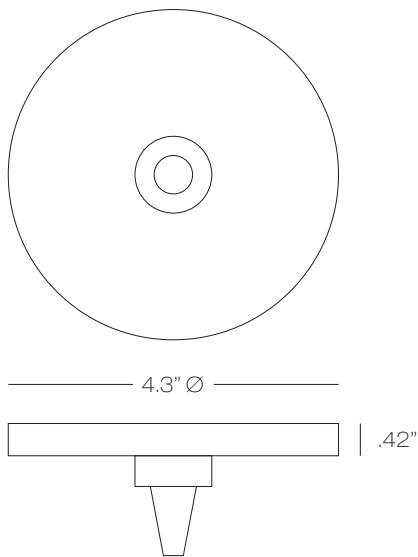

4" Round EZ Jack 1 Light Canopy

4" Round EZ Jack 1 Light Canopy

12VAC electronic transformer(s) included based on Halogen or LED selection, contact Customer Service for custom configurations.

Canopy includes female EZ Jack ports only. Male EZ Jack pendant adapters are included with all compatible Stone Lighting low voltage pendants, or they can be purchased separately under part number MSEZJCK.