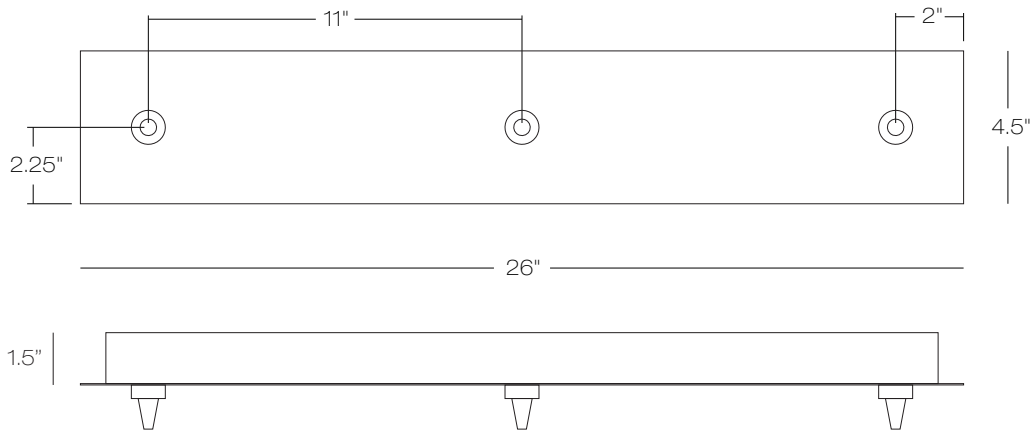

3 Light EZ Jack Rectangular Canopy

3 Light EZ Jack Rectangular Canopy

12VAC electronic transformer(s) included based on Halogen or LED selection, contact Customer Service for custom configurations.

Canopy includes female EZ Jack ports only. Male EZ Jack pendant adapters are included with all compatible Stone Lighting low voltage pendants, or they can be purchased separately under part number MSEZJCK.