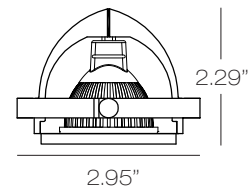

Model
CB906

BL black
BZ bronze
SN satin nickel

C5.5 5.5" cable separation
C3.5 3.5" cable separation

Finish	Lamp	Mounting
BL	D7	C5.5

- ◀ **D7** LED MR16 7W, 12V, 97 CRI, 3000K, 500 Lumens, Dimmable
- ◀ **M5** Halogen MR16 50W, 2200 Lumens