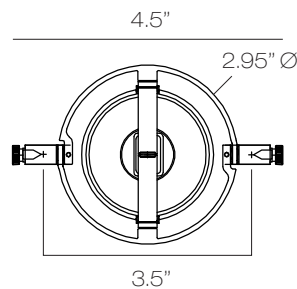

S Bella Head

Highly adjustable head tilts 140° within ring.
Ring will rotate 360°.

3.5" and 5.5" cable separation available.

Various Lens and Louvers available.

Model
CB906

BL black
BZ bronze
SN satin nickel

C5.5 5.5" cable separation
C3.5 3.5" cable separation

Finish	Lamp	Mounting
BL	D7	C5.5

- ◀ **D7** LED MR16 7W, 12V, 97 CRI, 3000K, 500 Lumens, Dimmable
- ◀ **M5** Halogen MR16 50W, 2200 Lumens

Louver Black - CBSBLVRBL

Hexcell louver cuts glare from lamp.

Requires a lens holder or an accessory that accepts lenses or louvers (sold separately).

Lens Frost White - CBSBLNSFW

Soft focus lens reduces lamp glare and blurs the sharp lines of Lamp image