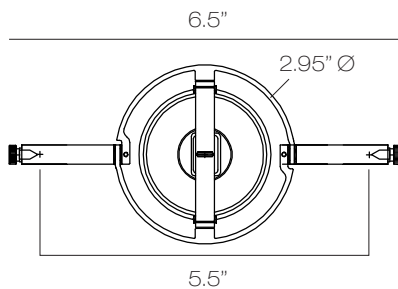

S Bella Head

Highly adjustable head tilts 140° within ring.
Ring will rotate 360°.

3.5" and 5.5" cable separation available.

Various Lens and Louvers available.

Model
CB906

BL black
BZ bronze
SN satin nickel

C5.5 5.5" cable separation
C3.5 3.5" cable separation

Finish	Lamp	Mounting
BL	D7	C5.5

- ◀ **D7** LED MR16 7W, 12V, 97 CRI, 3000K, 500 Lumens, Dimmable
- ◀ **M5** Halogen MR16 50W, 2200 Lumens

Louver Black - CBSBLVRBL