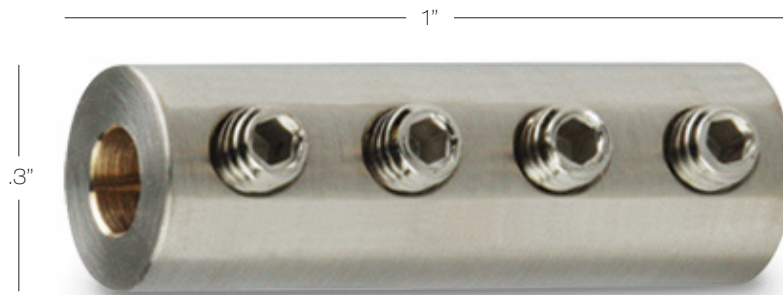

BZ

SN

BL

Conductive Connector (2 pc. set)

These connectors join cables end to end to continue conductivity.

Model
CSCNS

Finish

BL

BL black
BZ bronze
SN satin nickel