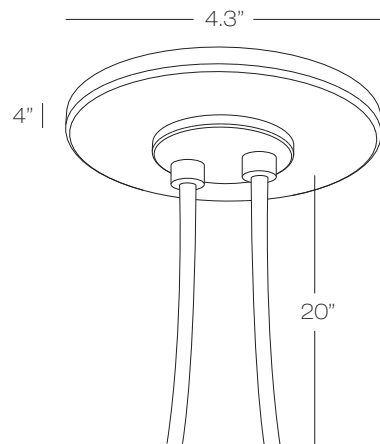

SN

BL

BZ

Single Feed Remote Canopy

4" Round power feed canopy

20" single feed rigid connector

Model
CSCPRIG

Finish
BL