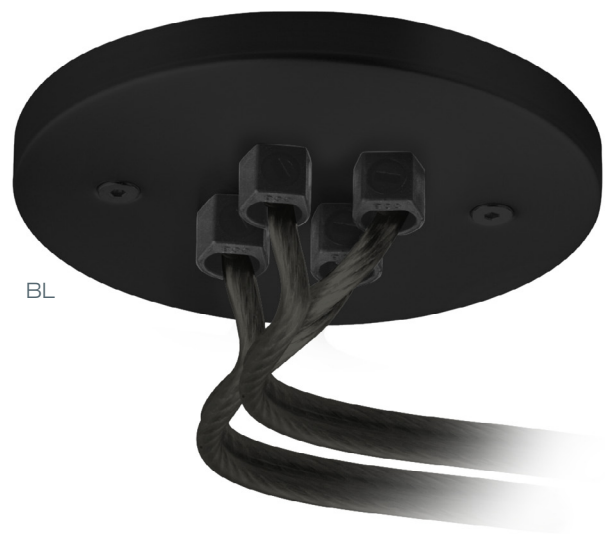

4.3"

4"

Dual Feed Remote Canopy

4" Round power feed canopy
30" dual feed soft feeder connector

Model
CSCPSFTDU

Finish
BL

BL black
BZ bronze
SN satin nickel