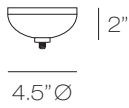

CPEJRN0(F)(L)
1 Light