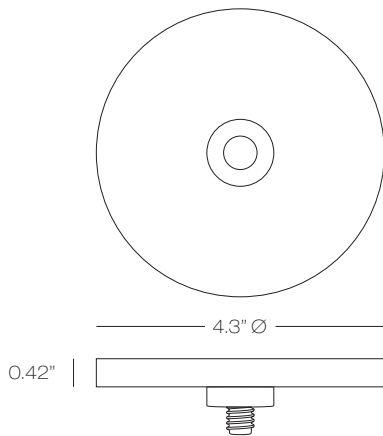

SN

BB

WH

BZ

4" Round EZ Jack 1 Light Canopy

12VAC electronic transformer(s) included based on Halogen or LED selection, contact Customer Service for custom configurations.

Canopy includes female EZ Jack ports only. Male EZ Jack pendant adapters are included with all compatible Stone Lighting low voltage pendants, or they can be purchased separately under part number MSEZJCK.