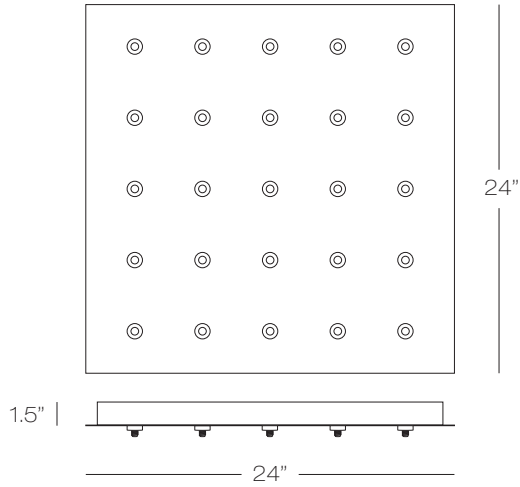

F = Finish Option (BB, BL, BZ, PC, PN, SN, WH)
L = Lamp (LED, HAL)

LOW VOLTAGE CANOPIES COMPARISON
Round, Square and Rectangular Canopies

CPEJSQ25(F)(L) 25 Lights