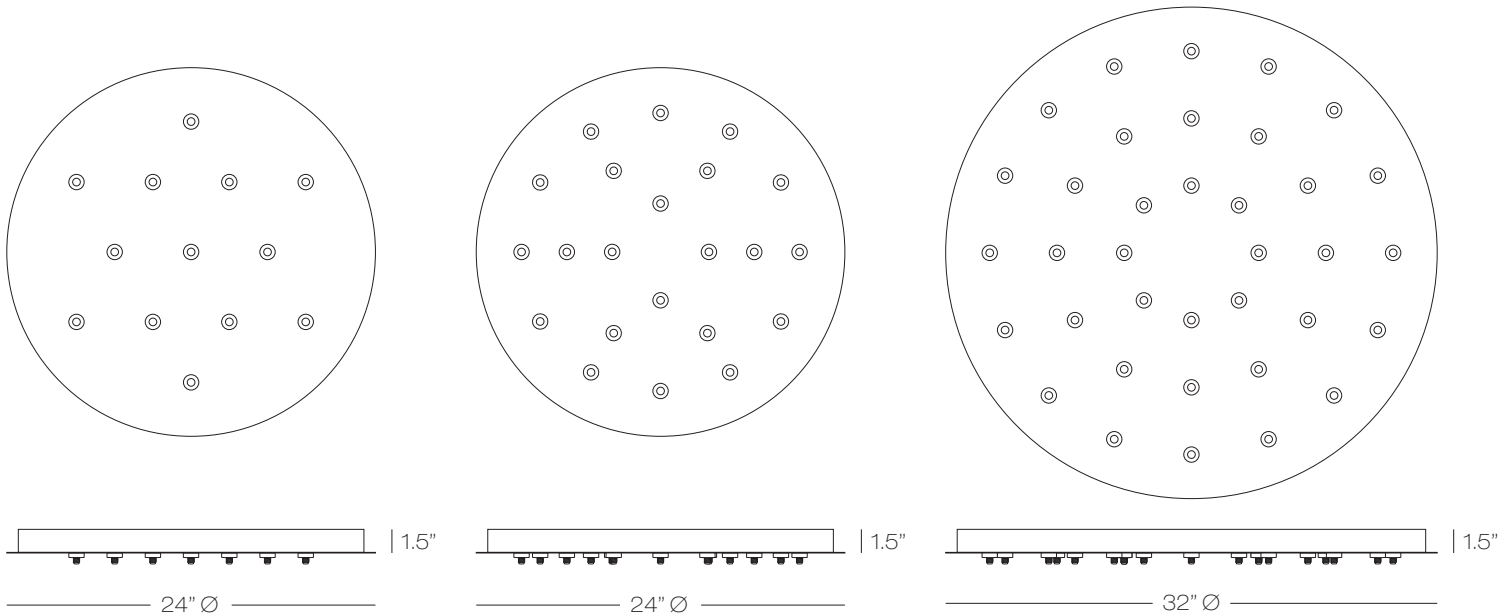

CPEJRN13(F)24(L) 13 Lights   **CPEJRN22(F)24(L)** 22 Lights   **CPEJRN36(F)32(L)** 36 Lights