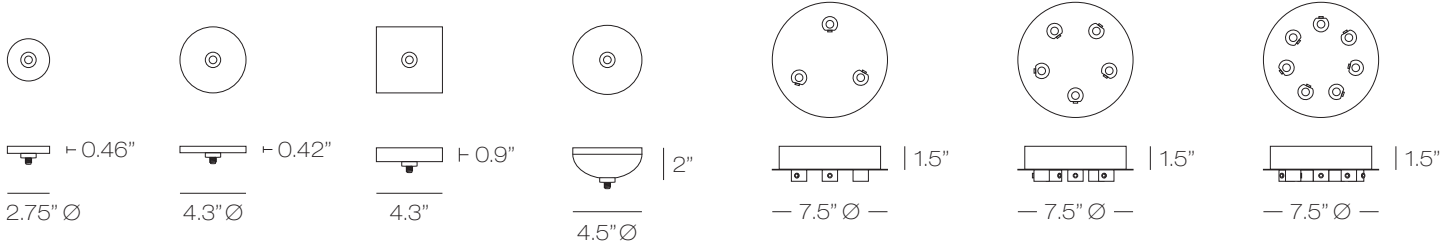

13 Light EZ Jack Canopy

12VAC electronic transformer(s) included based on Halogen or LED selection, contact Customer Service for custom configurations.

Canopy includes female EZ Jack ports only. Male EZ Jack pendant adapters are included with all compatible Stone Lighting low voltage pendants, or they can be purchased separately under part number MSEZJCK.

Model
CPEJRN13

Finish	Lamp
SN	LED

LED LED fixtures
HAL Halogen fixtures
BZ bronze
PC polished chrome
PN polished nickel
SN satin nickel
WH white

F = Finish Option (BB, BL, BZ, PC, PN, SN, WH)
L = Lamp (LED, HAL)

LOW VOLTAGE CANOPIES COMPARISON
Round, Square and Rectangular Canopies

CPEJRN2(F)(L) 1 Light **CPEJRN1(F)(L)** 1 Light **CPEJSQ1(F)(L)** 1 Light **CPEJRN0(F)(L)** 1 Light **CPSRRN3(F)(L)** 3 Lights **CPSRRN5(F)(L)** 5 Lights **CPSRRN7(F)(L)** 7 Lights