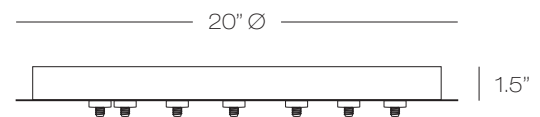

13 Light EZ Jack Canopy

12VAC electronic transformer(s) included based on Halogen or LED selection, contact Customer Service for custom configurations.

Canopy includes female EZ Jack ports only. Male EZ Jack pendant adapters are included with all compatible Stone Lighting low voltage pendants, or they can be purchased separately under part number MSEZJCK.