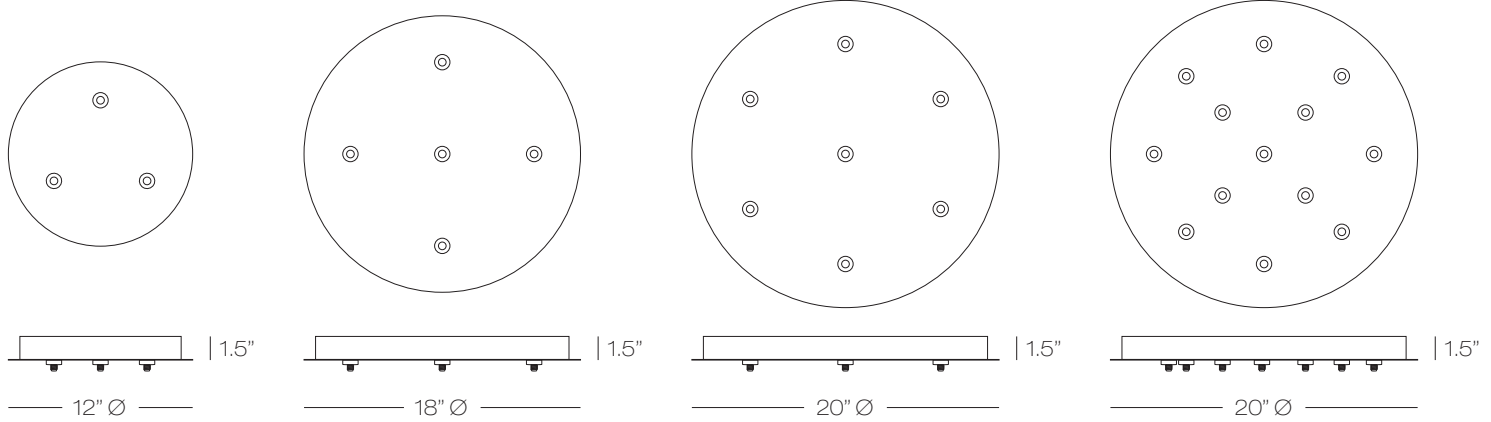

LOW VOLTAGE CANOPIES COMPARISON
Round, Square and Rectangular Canopies

CPEJRN2(F)(L) 1 Light **CPEJRN1(F)(L)** 1 Light **CPEJSQ1(F)(L)** 1 Light **CPEJRN0(F)(L)** 1 Light **CPSRRN3(F)(L)** 3 Lights **CPSRRN5(F)(L)** 5 Lights **CPSRRN7(F)(L)** 7 Lights