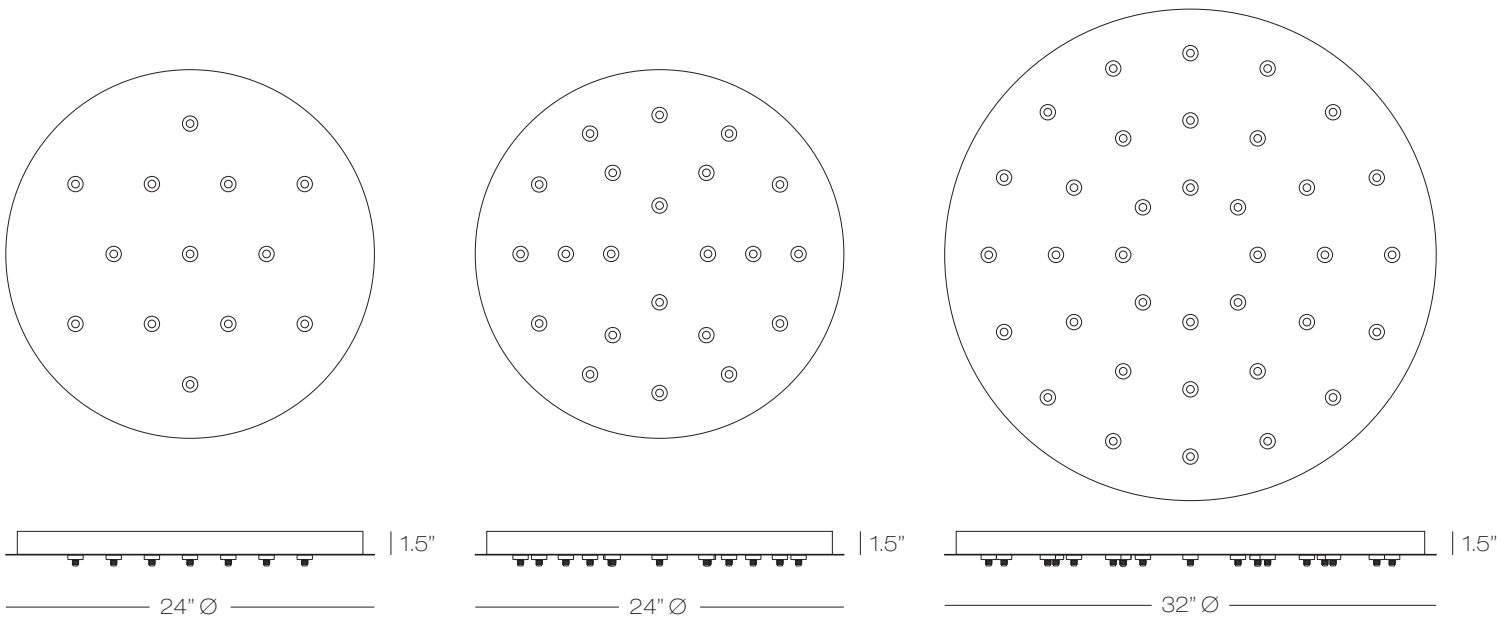

CPEJRN13(F)24(L) 13 Lights   **CPEJRN22(F)24(L)** 22 Lights   **CPEJRN36(F)32(L)** 36 Lights