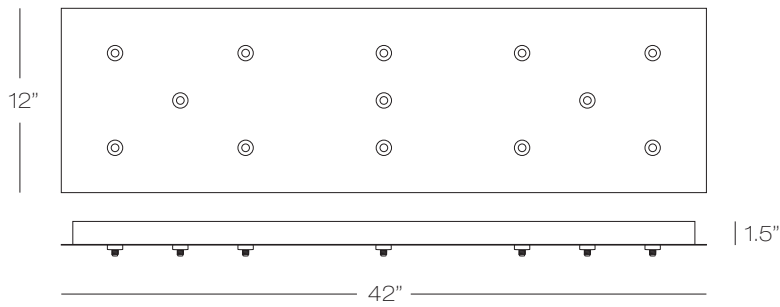

CPEJRT7MR6(F)1242(L) 13 Lights