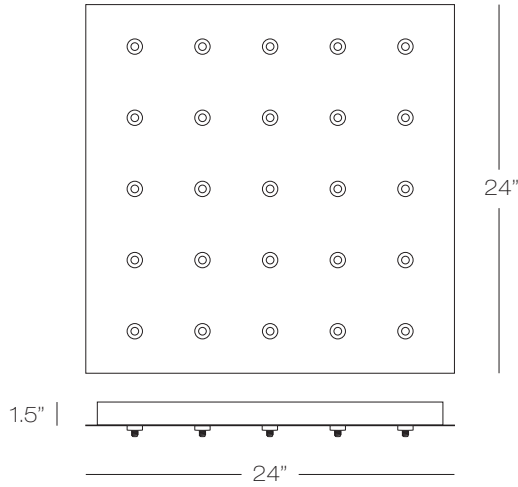

CPEJRN13(F)24(L) 13 Lights **CPEJRN22(F)24(L)** 22 Lights **CPEJRN36(F)32(L)** 36 Lights

F = Finish Option (BB, BL, BZ, PC, PN, SN, WH)
L = Lamp (LED, HAL)

LOW VOLTAGE CANOPIES COMPARISON
Round, Square and Rectangular Canopies

CPEJRT20(F)1831(L) 20 Lights

CPEJRT24(F)1846(L) 24 Lights

CPEJRT7(F)968(L) 7 Lights

F = Finish Option (BB, BL, BZ, PC, PN, SN, WH)
L = Lamp (LED, HAL)

LOW VOLTAGE CANOPIES COMPARISON
Round, Square and Rectangular Canopies