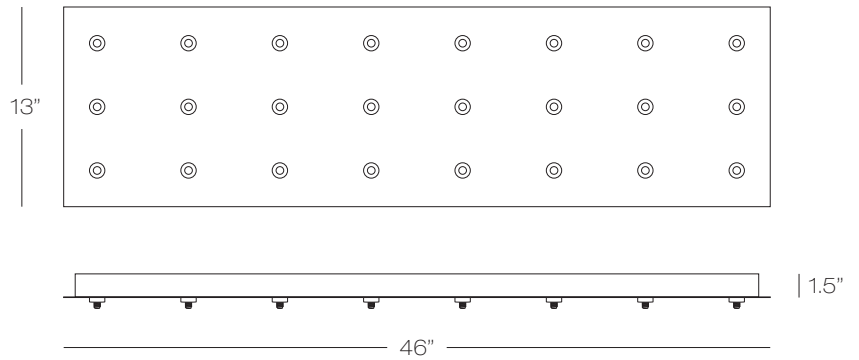

CPEJRT24(F)1346(L) 24 Lights