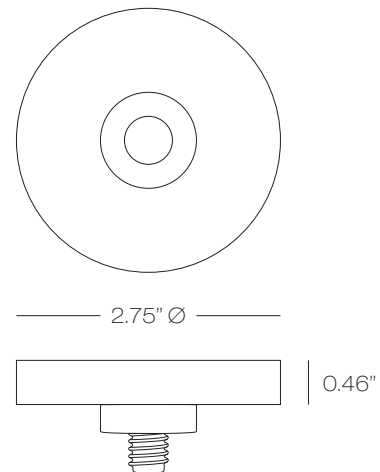

2.75" Round 1 Lite Canopy

2.75" Round 1 Lite Canopy

12VAC electronic transformer(s) included based on Halogen or LED selection, contact Customer Service for custom configurations.

Canopy includes female EZ Jack ports only. Male EZ Jack pendant adapters are included with all compatible Stone Lighting low voltage pendants, or they can be purchased separately under part number MSEZJCK.

Model
CPEJRN2

SN satin nickel

Finish	Lamp
SN	LED

LED LED fixtures
HAL Halogen fixtures

F = Finish Option (BB, BL, BZ, PC, PN, SN, WH)
L = Lamp (LED, HAL)

LOW VOLTAGE CANOPIES COMPARISON
Round, Square and Rectangular Canopies