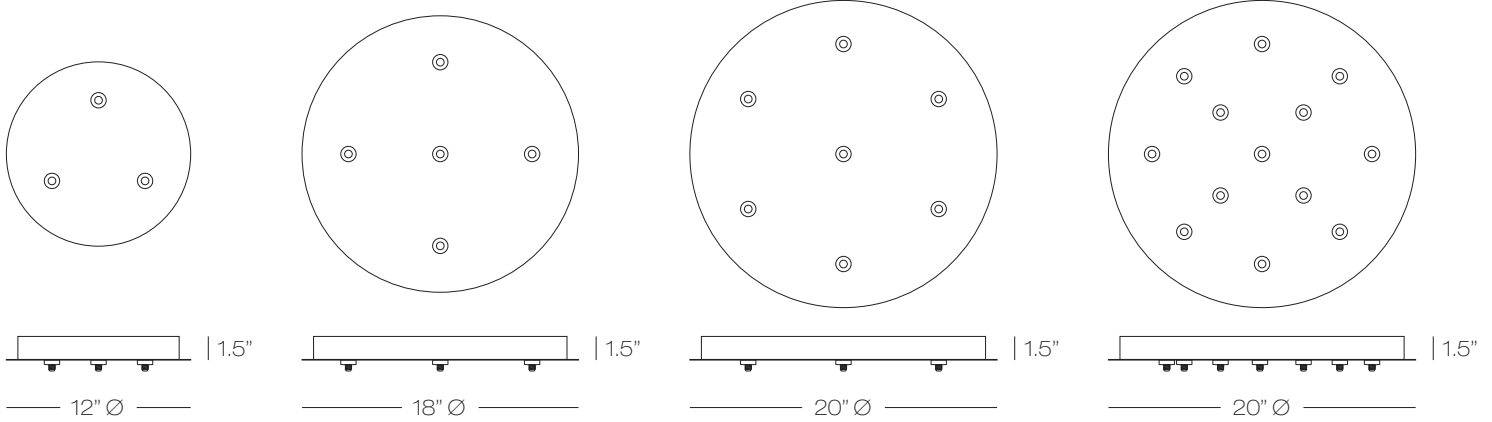

Model
CPEJRN2

SN satin nickel

Finish	Lamp
SN	LED

LED LED fixtures
HAL Halogen fixtures

F = Finish Option (BB, BL, BZ, PC, PN, SN, WH)
L = Lamp (LED, HAL)

LOW VOLTAGE CANOPIES COMPARISON
Round, Square and Rectangular Canopies

CPEJRN2(F)(L) 1 Light **CPEJRN1(F)(L)** 1 Light **CPEJSQ1(F)(L)** 1 Light **CPEJRN4(F)(L)** 1 Light **CPSRRN3(F)(L)** 3 Lights **CPSRRN5(F)(L)** 5 Lights **CPSRRN7(F)(L)** 7 Lights

CPEJRN3(F)(L) 3 Lights **CPEJRN5(F)(L)** 5 Lights **CPEJRN7(F)(L)** 7 Lights **CPEJRN13(F)(L)** 13 Lights

CPEJRN13(F)24(L) 13 Lights **CPEJRN22(F)24(L)** 22 Lights **CPEJRN36(F)32(L)** 36 Lights

F = Finish Option (BB, BL, BZ, PC, PN, SN, WH)
L = Lamp (LED, HAL)

LOW VOLTAGE CANOPIES COMPARISON
Round, Square and Rectangular Canopies