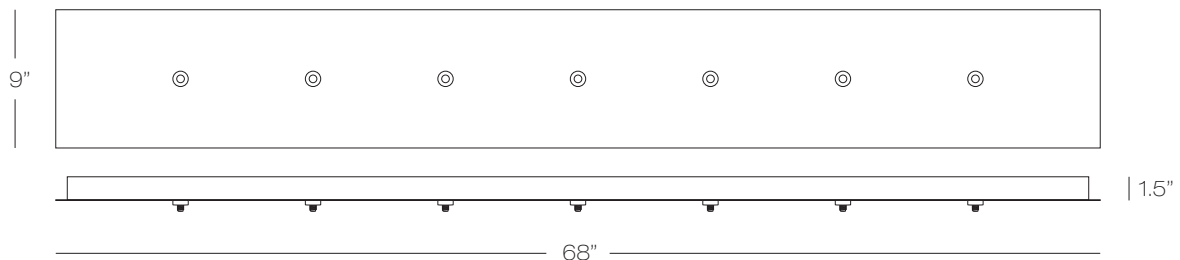

CPEJRT20(F)1831(L) 20 Lights

CPEJRT24(F)1846(L) 24 Lights

CPEJRT7(F)968(L) 7 Lights

F = Finish Option (BB, BL, BZ, PC, PN, SN, WH)
L = Lamp (LED, HAL)

LOW VOLTAGE CANOPIES COMPARISON
Round, Square and Rectangular Canopies