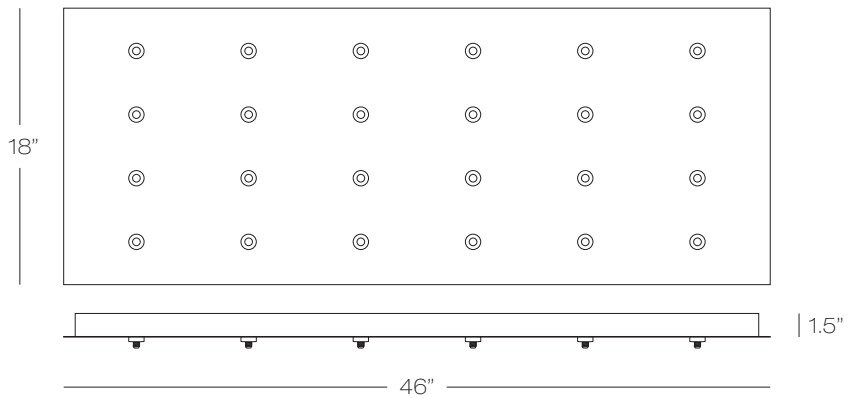

CPEJRN13(F)24(L) 13 Lights **CPEJRN22(F)24(L)** 22 Lights **CPEJRN36(F)32(L)** 36 Lights

F = Finish Option (BB, BL, BZ, PC, PN, SN, WH)
L = Lamp (LED, HAL)

LOW VOLTAGE CANOPIES COMPARISON
Round, Square and Rectangular Canopies

CPEJRT20(F)1831(L) 20 Lights

CPEJRT24(F)1846(L) 24 Lights

CPEJRT7(F)968(L) 7 Lights

F = Finish Option (BB, BL, BZ, PC, PN, SN, WH)
L = Lamp (LED, HAL)

LOW VOLTAGE CANOPIES COMPARISON
Round, Square and Rectangular Canopies