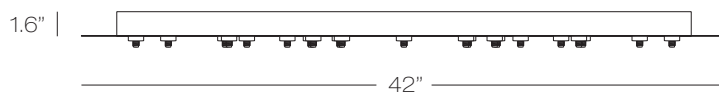

CPEJRN45(F)42(L) 36 Lights