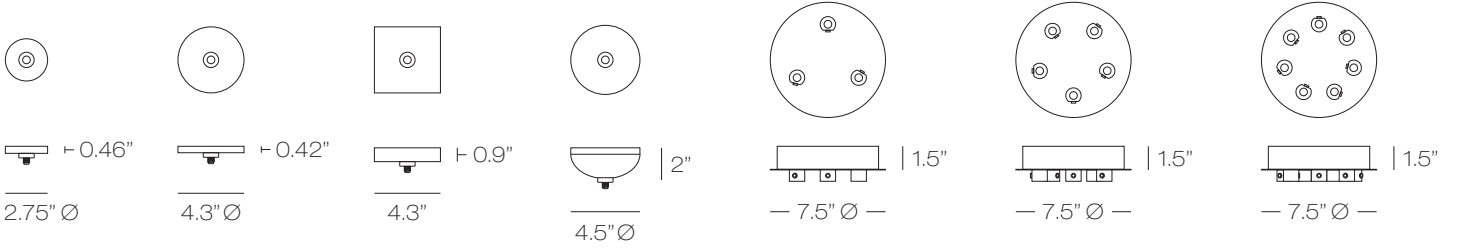

Model
CPEJRN2

SN satin nickel

Finish	Lamp
SN	LED

LED LED fixtures
HAL Halogen fixtures

F = Finish Option (BB, BL, BZ, PC, PN, SN, WH)
L = Lamp (LED, HAL)

LOW VOLTAGE CANOPIES COMPARISON
Round, Square and Rectangular Canopies

CPEJRN2(F)(L) 1 Light **CPEJRN1(F)(L)** 1 Light **CPEJSQ1(F)(L)** 1 Light **CPEJRN4(F)(L)** 1 Light **CPSRRN3(F)(L)** 3 Lights **CPSRRN5(F)(L)** 5 Lights **CPSRRN7(F)(L)** 7 Lights

CPEJRN3(F)(L) 3 Lights **CPEJRN5(F)(L)** 5 Lights **CPEJRN7(F)(L)** 7 Lights **CPEJRN13(F)(L)** 13 Lights

CPEJRN13(F)24(L) 13 Lights **CPEJRN22(F)24(L)** 22 Lights **CPEJRN36(F)32(L)** 36 Lights

F = Finish Option (BB, BL, BZ, PC, PN, SN, WH)
L = Lamp (LED, HAL)

LOW VOLTAGE CANOPIES COMPARISON
Round, Square and Rectangular Canopies