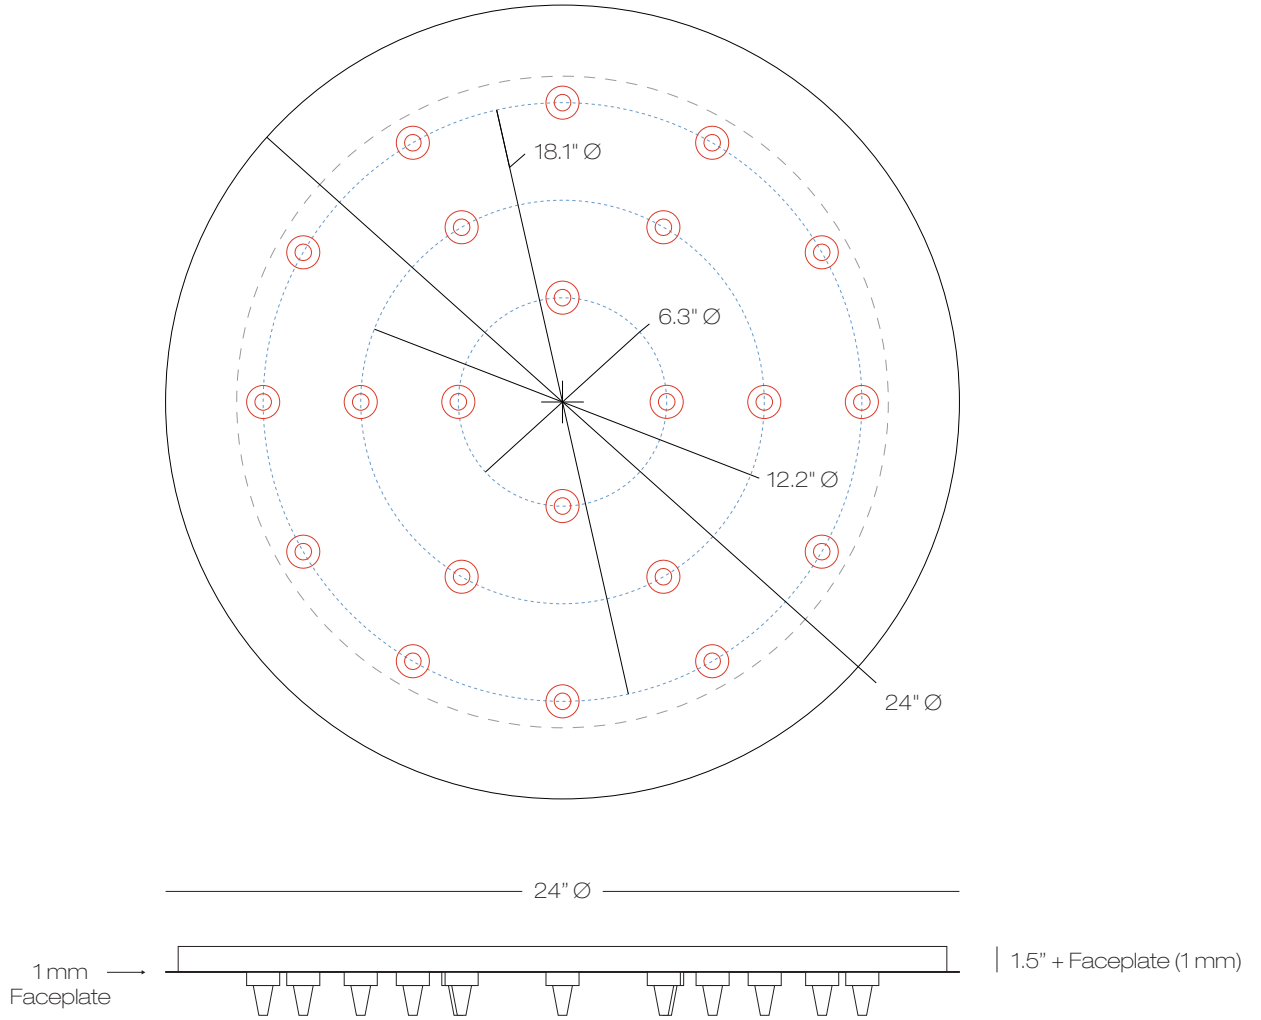

PC

SN

22 Light EZ Jack Round Canopy

12VAC electronic transformer(s) included based on Halogen or LED selection, contact Customer Service for custom configurations.

Canopy includes female EZ Jack ports only. Male EZ Jack pendant adapters are included with all compatible Stone Lighting low voltage pendants, or they can be purchased separately under part number MSEJCK.

Model
CPEJRN22

24 24" diameter

Finish	Dimensions	Lamp
PC	24	LED

PC polished chrome
SN satin nickel

LED LED fixtures
HAL Halogen fixtures

CPEJRN2(F)(L) 1 Light **CPEJRN1(F)(L)** 1 Light **CPEJSQ1(F)(L)** 1 Light **CPEJRN0(F)(L)** 1 Light **CPSRRN3(F)(L)** 3 Lights **CPSRRN5(F)(L)** 5 Lights **CPSRRN7(F)(L)** 7 Lights

CPEJRN3(F)(L) 3 Lights **CPEJRN5(F)(L)** 5 Lights **CPEJRN7(F)(L)** 7 Lights **CPEJRN13(F)(L)** 13 Lights

CPEJRN13(F)24(L) 13 Lights **CPEJRN22(F)24(L)** 22 Lights **CPEJRN36(F)32(L)** 36 Lights

F = Finish Option (BB, BL, BZ, PC, PN, SN, WH)
L = Lamp (LED, HAL)