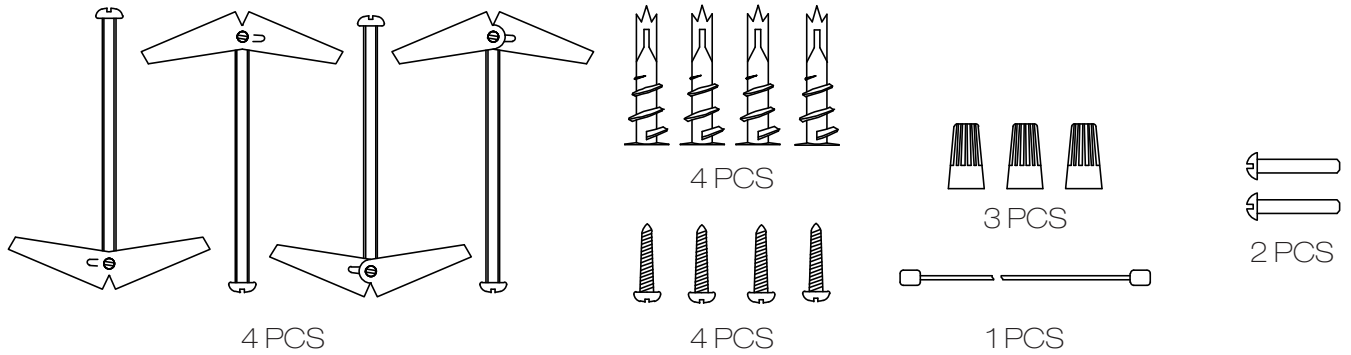

PC

SN

22 Light EZ Jack Round Canopy

12VAC electronic transformer(s) included based on Halogen or LED selection, contact Customer Service for custom configurations.

Canopy includes female EZ Jack ports only. Male EZ Jack pendant adapters are included with all compatible Stone Lighting low voltage pendants, or they can be purchased separately under part number MSEJCK.

Model
CPEJRN22

24 24" diameter

Finish	Dimensions	Lamp
PC	24	LED

PC polished chrome
SN satin nickel

LED LED fixtures
HAL Halogen fixtures

CPEJRN2(F)(L) 1 Light **CPEJRN1(F)(L)** 1 Light **CPEJSQ1(F)(L)** 1 Light **CPEJRN0(F)(L)** 1 Light **CPSRRN3(F)(L)** 3 Lights **CPSRRN5(F)(L)** 5 Lights **CPSRRN7(F)(L)** 7 Lights

CPEJRN3(F)(L) 3 Lights **CPEJRN5(F)(L)** 5 Lights **CPEJRN7(F)(L)** 7 Lights **CPEJRN13(F)(L)** 13 Lights

CPEJRN13(F)24(L) 13 Lights **CPEJRN22(F)24(L)** 22 Lights **CPEJRN36(F)32(L)** 36 Lights

F = Finish Option (BB, BL, BZ, PC, PN, SN, WH)
L = Lamp (LED, HAL)