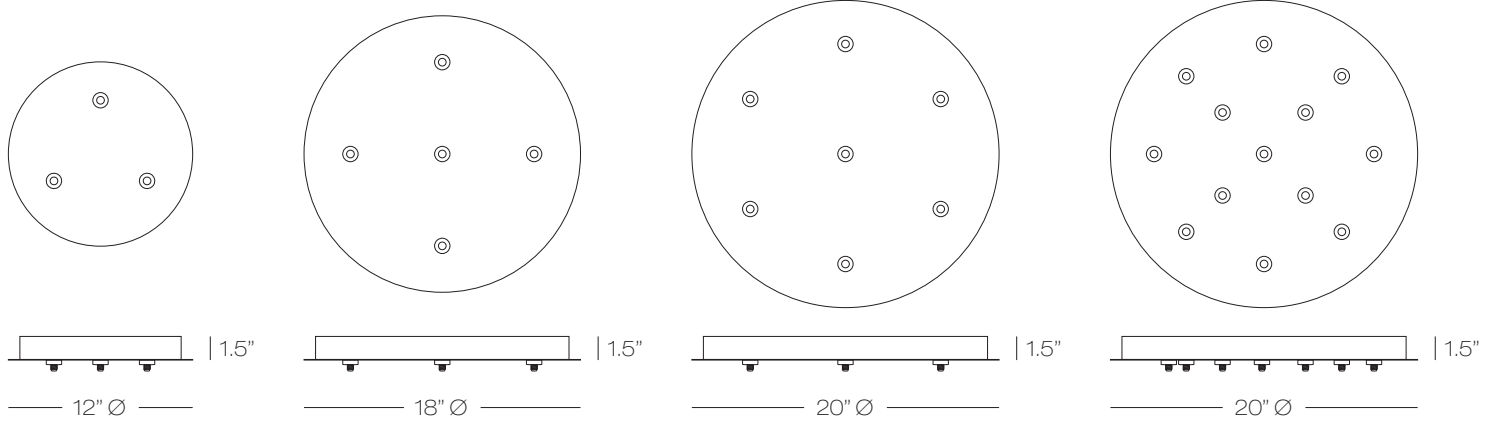

Model
CPEJRN22

24 24" diameter

Finish	Dimensions	Lamp
PC	24	LED

PC polished chrome
SN satin nickel

LED LED fixtures
HAL Halogen fixtures

CPEJRN2(F)(L) 1 Light **CPEJRN1(F)(L)** 1 Light **CPEJSQ1(F)(L)** 1 Light **CPEJRN0(F)(L)** 1 Light **CPSRRN3(F)(L)** 3 Lights **CPSRRN5(F)(L)** 5 Lights **CPSRRN7(F)(L)** 7 Lights

CPEJRN3(F)(L) 3 Lights **CPEJRN5(F)(L)** 5 Lights **CPEJRN7(F)(L)** 7 Lights **CPEJRN13(F)(L)** 13 Lights

CPEJRN13(F)24(L) 13 Lights **CPEJRN22(F)24(L)** 22 Lights **CPEJRN36(F)32(L)** 36 Lights

F = Finish Option (BB, BL, BZ, PC, PN, SN, WH)
L = Lamp (LED, HAL)