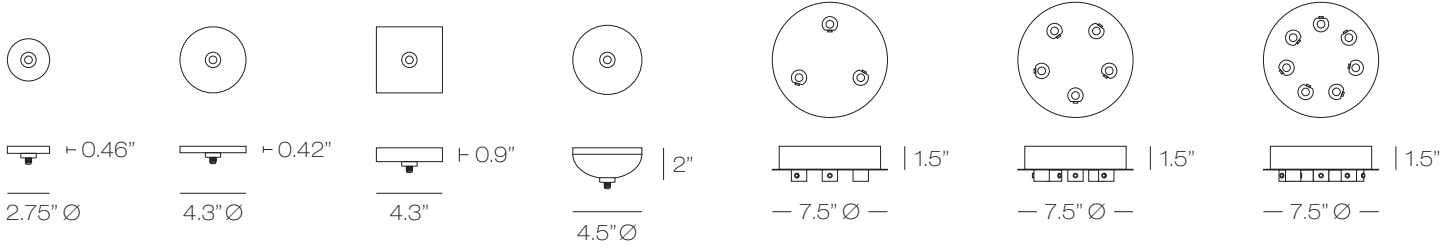

Model
CPEJRN22

24 24" diameter

Finish	Dimensions	Lamp
PC	24	LED

PC polished chrome
SN satin nickel

LED LED fixtures
HAL Halogen fixtures

CPEJRN2(F)(L) 1 Light **CPEJRN1(F)(L)** 1 Light **CPEJSQ1(F)(L)** 1 Light **CPEJRN0(F)(L)** 1 Light **CPSRRN3(F)(L)** 3 Lights **CPSRRN5(F)(L)** 5 Lights **CPSRRN7(F)(L)** 7 Lights

CPEJRN3(F)(L) 3 Lights **CPEJRN5(F)(L)** 5 Lights **CPEJRN7(F)(L)** 7 Lights **CPEJRN13(F)(L)** 13 Lights

CPEJRN13(F)24(L) 13 Lights **CPEJRN22(F)24(L)** 22 Lights **CPEJRN36(F)32(L)** 36 Lights

F = Finish Option (BB, BL, BZ, PC, PN, SN, WH)
L = Lamp (LED, HAL)