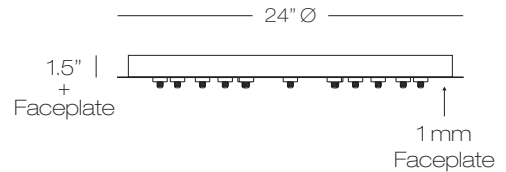

22 Light EZ Jack 24" Round Canopy

22 Light EZ Jack 24" Round Canopy

12VAC electronic transformer(s) included based on Halogen or LED selection, contact Customer Service for custom configurations.

Canopy includes female EZ Jack ports only. Male EZ Jack pendant adapters are included with all compatible Stone Lighting low voltage pendants, or they can be purchased separately under part number MSEZJCK.

Model
CPEJRN22

24 24" diameter canopy

Finish	Size	Lamp
SN	24	LED

- BB** brushed brass
- BL** black
- BZ** bronze
- PN** polished nickel
- SN** satin nickel
- WH** white
- LED** LED fixtures
- HAL** Halogen fixtures

22 Light EZ Jack 24" Round Canopy

BL

WH

BZ

22 Light EZ Jack 24" Round Canopy
Canopy Dimensions