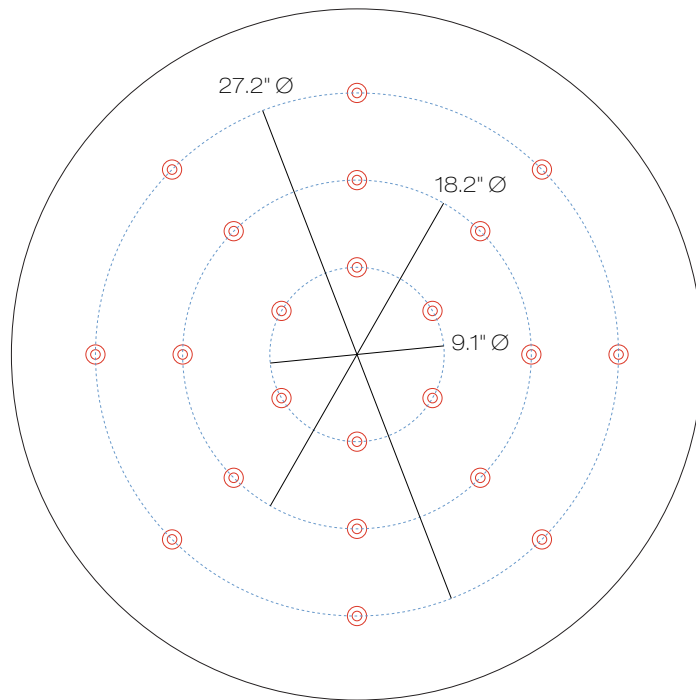

22 Light EZ Jack 36" Round Canopy

22 Light EZ Jack 36" Round Canopy

12VAC electronic transformer(s) included based on Halogen or LED selection, contact Customer Service for custom configurations.

Canopy includes female EZ Jack ports only. Male EZ Jack pendant adapters are included with all compatible Stone Lighting low voltage pendants, or they can be purchased separately under part number MSEZJCK.

Model
CPEJRN22

36 36" diameter canopy

Finish	Size	Lamp
SN	36	LED

- BB** brushed brass
- BL** black
- BZ** bronze
- PN** polished nickel
- SN** satin nickel
- WH** white
- LED** LED fixtures
- HAL** Halogen fixtures

22 Light EZ Jack 36" Round Canopy

BL

WH

BZ

22 Light EZ Jack 36" Round Canopy

Canopy Dimensions

22 Light EZ Jack 36" Round Canopy

Canopy Dimensions

22 Light EZ Jack 36" Round Canopy
Canopy Backplate