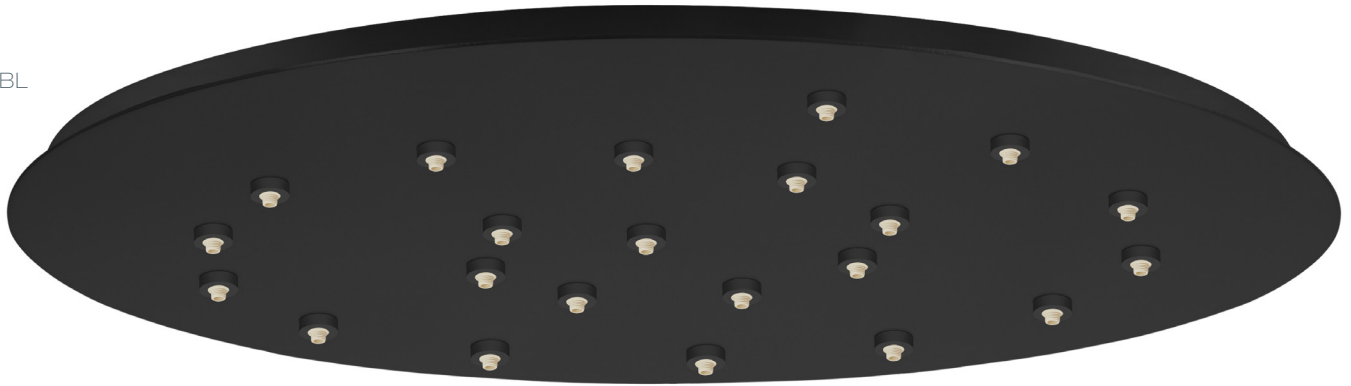

22 Light Spiral EZ Jack Round Canopy

stone
LIGHTING

SN

36" Ø

BB

22 Light Spiral EZ Jack Round Canopy

12VAC electronic transformer(s) included based on Halogen or LED selection, contact Customer Service for custom configurations.

Canopy includes female EZ Jack ports only. Male EZ Jack pendant adapters are included with all compatible Stone Lighting low voltage pendants, or they can be purchased separately under part number MSEZJCK.

Model
CPEJRN22S

36 36" diameter canopy

Finish	Size	Lamp
SN	36	LED

BB brushed brass
BL black
BZ bronze
PN polished nickel
SN satin nickel
WH white

LED LED fixtures
HAL Halogen fixtures

22 Light Spiral EZ Jack Round Canopy

BL

WH

BZ

22 Light Spiral EZ Jack Round Canopy

Canopy Dimensions