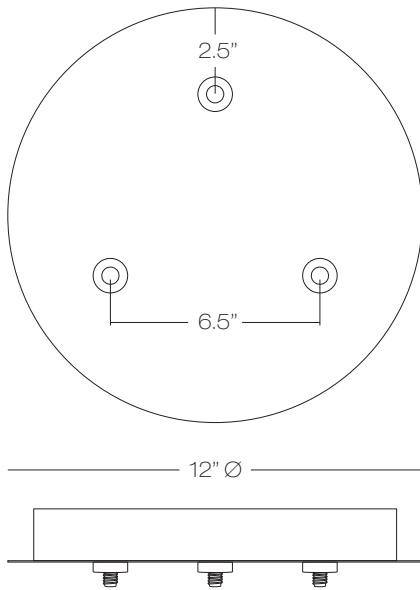

SN

12" Ø

3 Light EZ Jack Canopy

12VAC electronic transformer(s) included based on Halogen or LED selection, contact Customer Service for custom configurations.

Canopy includes female EZ Jack ports only. Male EZ Jack pendant adapters are included with all compatible Stone Lighting low voltage pendants, or they can be purchased separately under part number MSEZJCK.