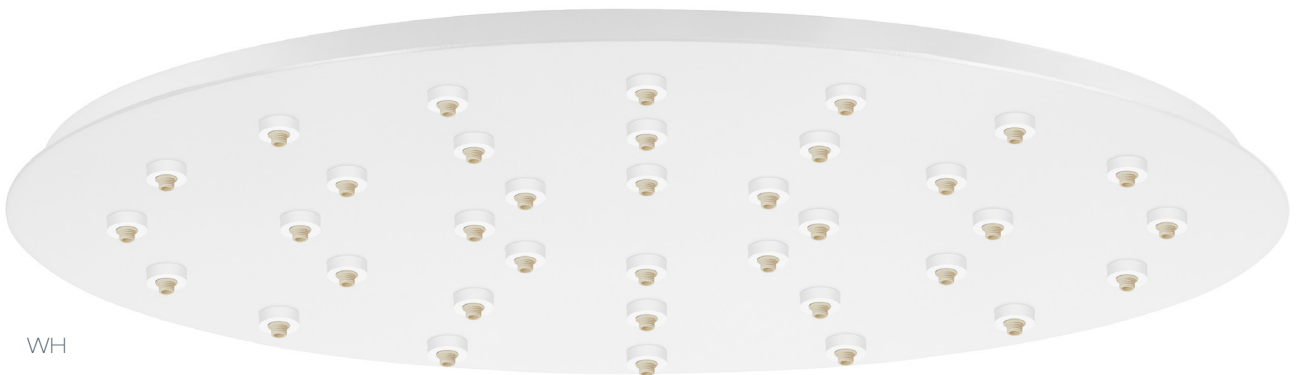

36 Light EZ Jack 32" Round Canopy

SN

32" Ø

BB

36 Light EZ Jack 32" Round Canopy

12VAC electronic transformer(s) included based on Halogen or LED selection, contact Customer Service for custom configurations.

Canopy includes female EZ Jack ports only. Male EZ Jack pendant adapters are included with all compatible Stone Lighting low voltage pendants, or they can be purchased separately under part number MSEZJK.

Model
CPEJRN36

| 32 32" diameter canopy | | |
|---------------------------|-----------|-----------------------------|
| Finish | Size | Lamp |
| SN | 32 | LED |
| BB brushed brass | | LED LED fixtures |
| BL black | | HAL Halogen fixtures |
| BZ bronze | | |
| PN polished nickel | | |
| SN satin nickel | | |
| WH white | | |

32" Ø

1.5" |
+
Faceplate

36 Light EZ Jack 32" Round Canopy

BL

BZ

WH

36 Light EZ Jack 32" Round Canopy

Canopy Dimensions