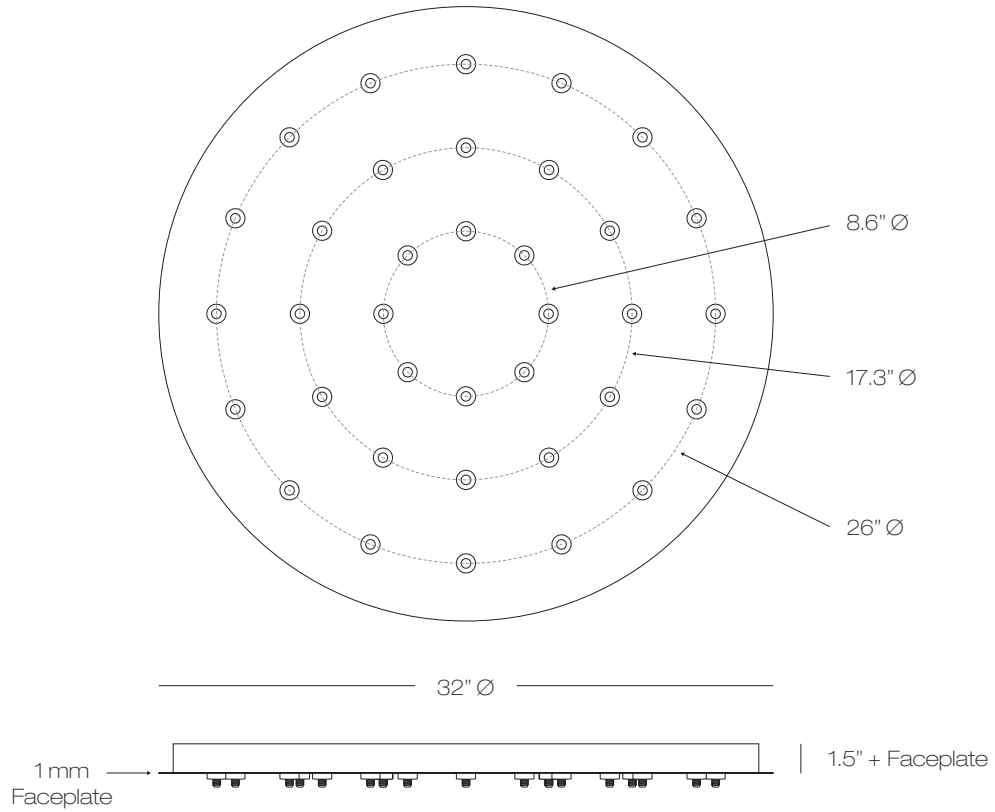

Model
CPEJRN36

| 32 32" diameter canopy | | |
|---------------------------|-----------|-----------------------------|
| Finish | Size | Lamp |
| SN | 32 | LED |
| BB brushed brass | | LED LED fixtures |
| BL black | | HAL Halogen fixtures |
| BZ bronze | | |
| PN polished nickel | | |
| SN satin nickel | | |
| WH white | | |

32" Ø

1.5" |
+
Faceplate

36 Light EZ Jack 32" Round Canopy

BL

BZ

WH

36 Light EZ Jack 32" Round Canopy

Canopy Dimensions

36 Light EZ Jack 32" Round Canopy

Canopy Backplate