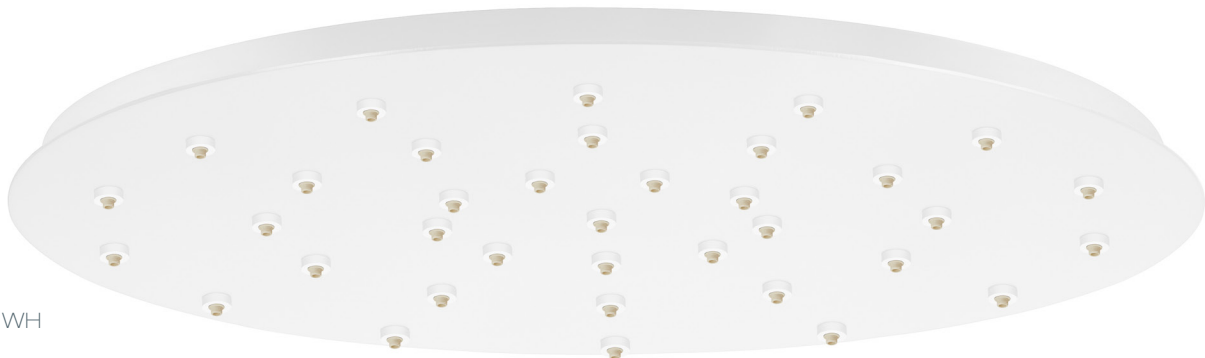

36 Light EZ Jack 42" Round Canopy

WH