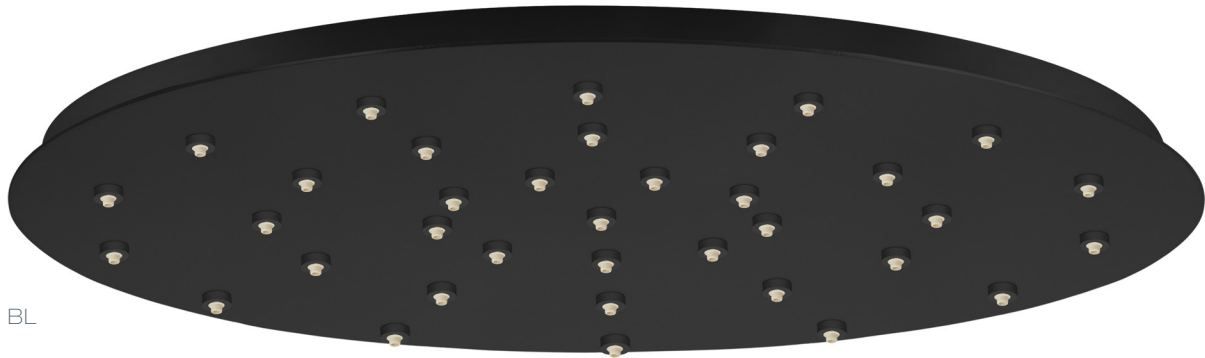

36 Light EZ Jack 42" Round Canopy

BL