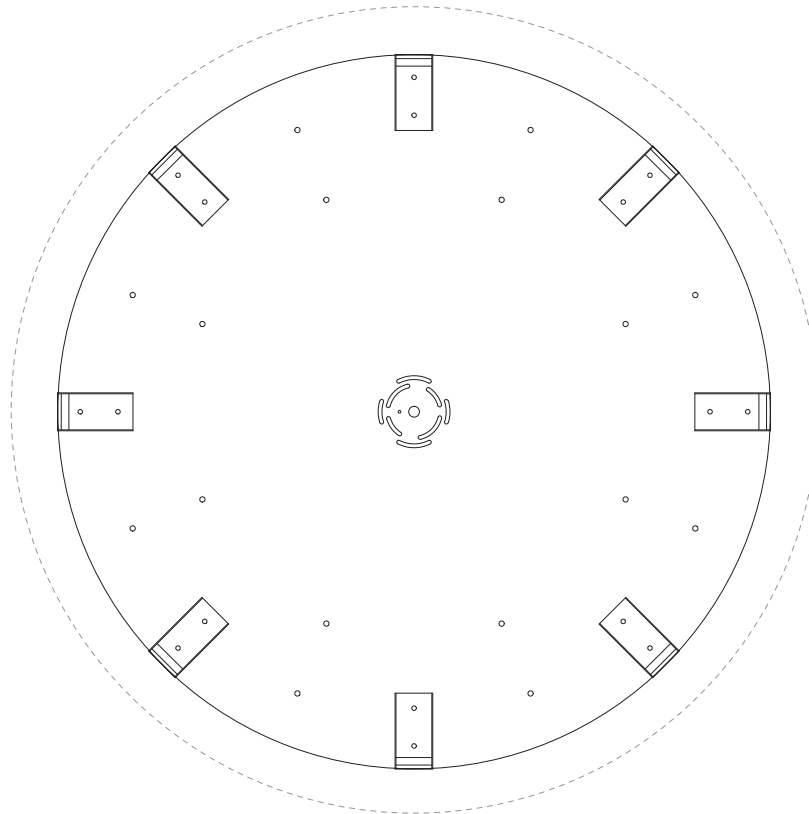

Canopy includes female EZ Jack ports only. Male EZ Jack pendant adapters are included with all compatible Stone Lighting low voltage pendants, or they can be purchased separately under part number MSEZJK.

Model
CPEJRN45

42 42" diameter canopy

Finish	Size	Lamp
BZ	42	LED

- BB** brushed brass
- BL** black
- BZ** bronze
- PN** polished nickel
- SN** satin nickel
- WH** white
- LED** LED fixtures

42" Ø

1.5" |
+
Faceplate

45 Light EZ Jack 42" Round Canopy

BL

WH

SN

45 Light EZ Jack 42" Round Canopy

Canopy Dimensions

DIMENSIONS

45 Light EZ Jack 42" Round Canopy
Canopy Backplate

BACKPLATE

37.2" Ø

- 3.9" -