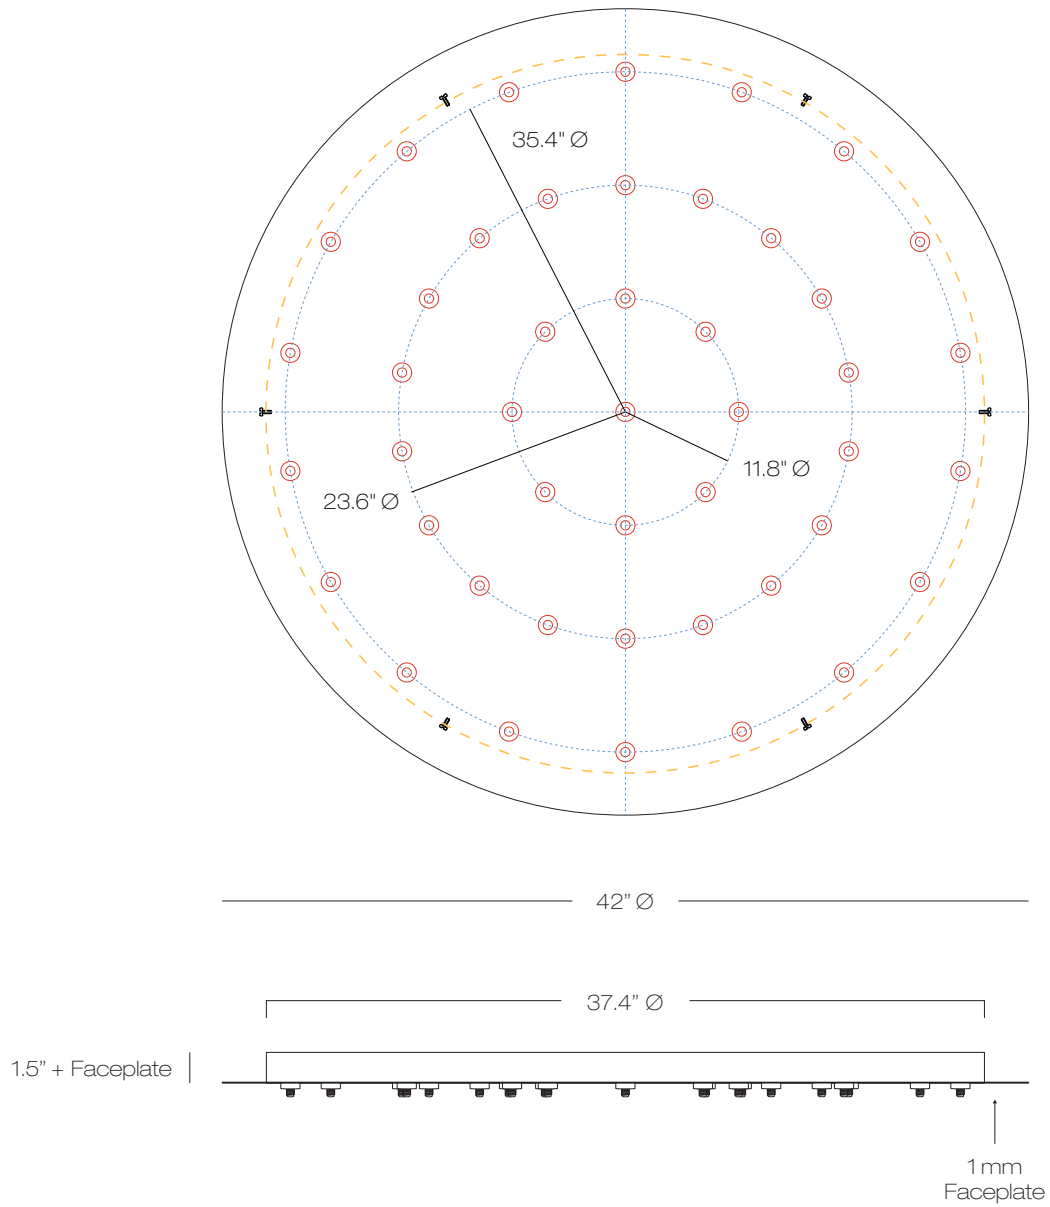

Model
CPEJRN45

42 42" diameter canopy

Finish	Size	Lamp
BZ	42	LED

- BB** brushed brass
- BL** black
- BZ** bronze
- PN** polished nickel
- SN** satin nickel
- WH** white
- LED** LED fixtures

42" Ø

1.5" |
+
Faceplate

45 Light EZ Jack 42" Round Canopy

BL

WH

SN

45 Light EZ Jack 42" Round Canopy

Canopy Dimensions

DIMENSIONS

45 Light EZ Jack 42" Round Canopy
Canopy Backplate

BACKPLATE

37.2" Ø

- 3.9" -