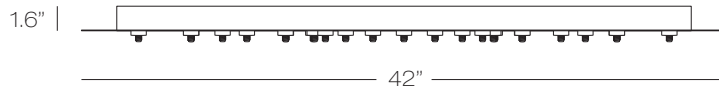

CPEJRN36(F)42(L) 36 Lights