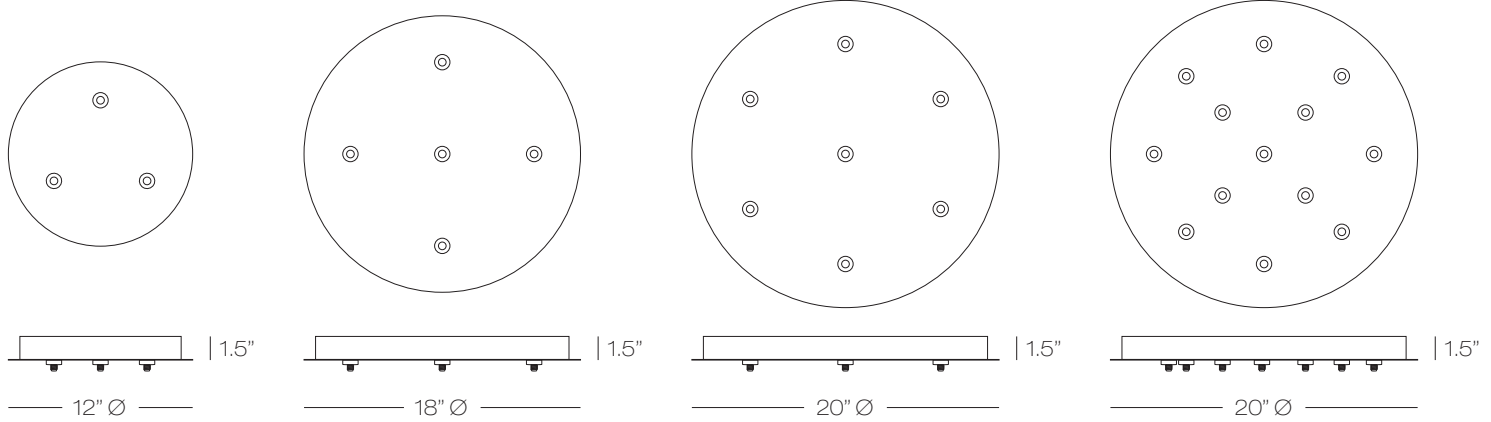

18" Ø

1.5"

Model
CPEJRN5

LED LED fixtures
HAL Halogen fixtures

Finish	Lamp
SN	LED

BL black
BZ bronze
PN polished nickel
SN satin nickel
WH white

F = Finish Option (BB, BL, BZ, PC, PN, SN, WH)
L = Lamp (LED, HAL)

LOW VOLTAGE CANOPIES COMPARISON
Round, Square and Rectangular Canopies

CPEJRN2(F)(L) 1 Light **CPEJRN1(F)(L)** 1 Light **CPEJSQ1(F)(L)** 1 Light **CPEJRN0(F)(L)** 1 Light **CPSRRN3(F)(L)** 3 Lights **CPSRRN5(F)(L)** 5 Lights **CPSRRN7(F)(L)** 7 Lights