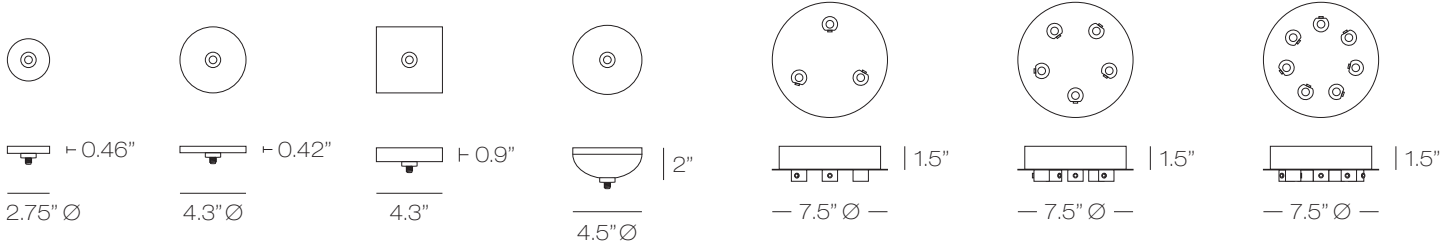

BL

SN

WH

5 Light EZ Jack Canopy

12VAC electronic transformer(s) included based on Halogen or LED selection, contact Customer Service for custom configurations.

Canopy includes female EZ Jack ports only. Male EZ Jack pendant adapters are included with all compatible Stone Lighting low voltage pendants, or they can be purchased separately under part number MSEZJCK.

18" Ø

1.5"

Model
CPEJRN5

LED LED fixtures
HAL Halogen fixtures

Finish	Lamp
SN	LED

BL black
BZ bronze
PN polished nickel
SN satin nickel
WH white

F = Finish Option (BB, BL, BZ, PC, PN, SN, WH)
L = Lamp (LED, HAL)

LOW VOLTAGE CANOPIES COMPARISON
Round, Square and Rectangular Canopies

CPEJRN2(F)(L) 1 Light **CPEJRN1(F)(L)** 1 Light **CPEJSQ1(F)(L)** 1 Light **CPEJRN0(F)(L)** 1 Light **CPSRRN3(F)(L)** 3 Lights **CPSRRN5(F)(L)** 5 Lights **CPSRRN7(F)(L)** 7 Lights