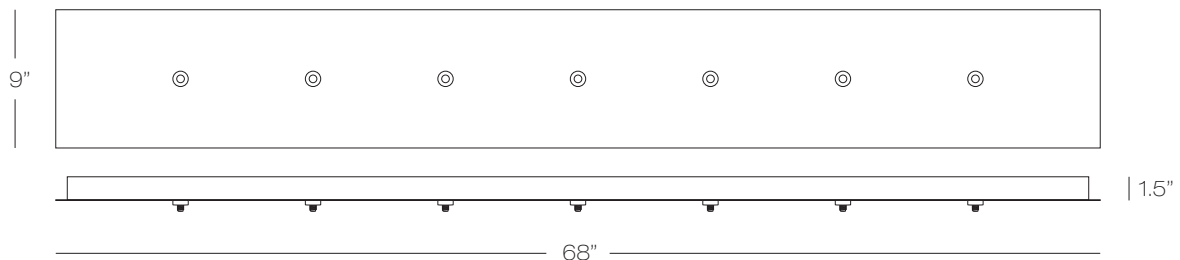

CPEJRT24(F)1846(L) 24 Lights

CPEJRT7(F)968(L) 7 Lights

F = Finish Option (BB, BL, BZ, PC, PN, SN, WH)
L = Lamp (LED, HAL)

LOW VOLTAGE CANOPIES COMPARISON
Round, Square and Rectangular Canopies

CPEJSQ25(F)(L) 25 Lights