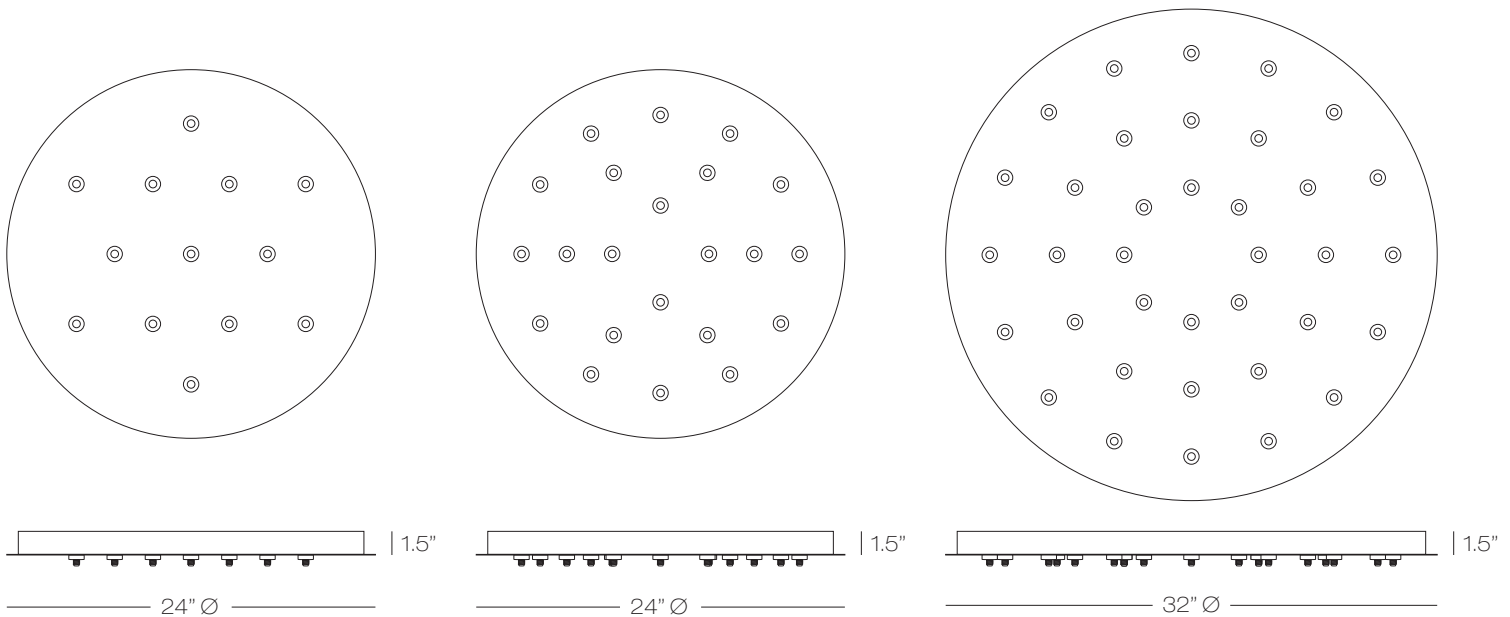

CPEJRN13(F)24(L) 13 Lights   **CPEJRN22(F)24(L)** 22 Lights   **CPEJRN36(F)32(L)** 36 Lights