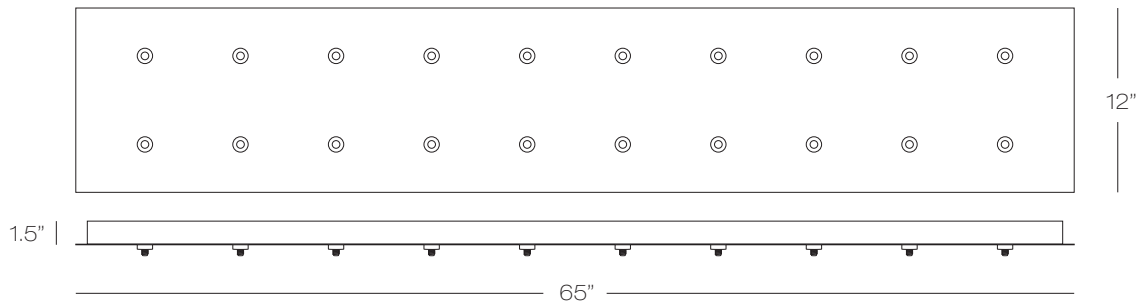

F = Finish Option (BB, BL, BZ, PC, PN, SN, WH)
L = Lamp (LED, HAL)

LOW VOLTAGE CANOPIES COMPARISON
Round, Square and Rectangular Canopies

CPEJRN22(F)36(L) 22 Lights

CPEJRN22S(F)36(L) 22 Lights

CPEJRT7MR6(F)1242(L) 13 Lights