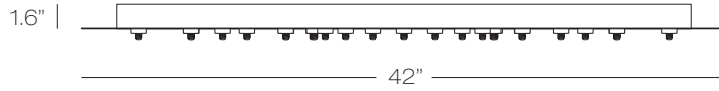

CPEJRN36(F)42(L) 36 Lights