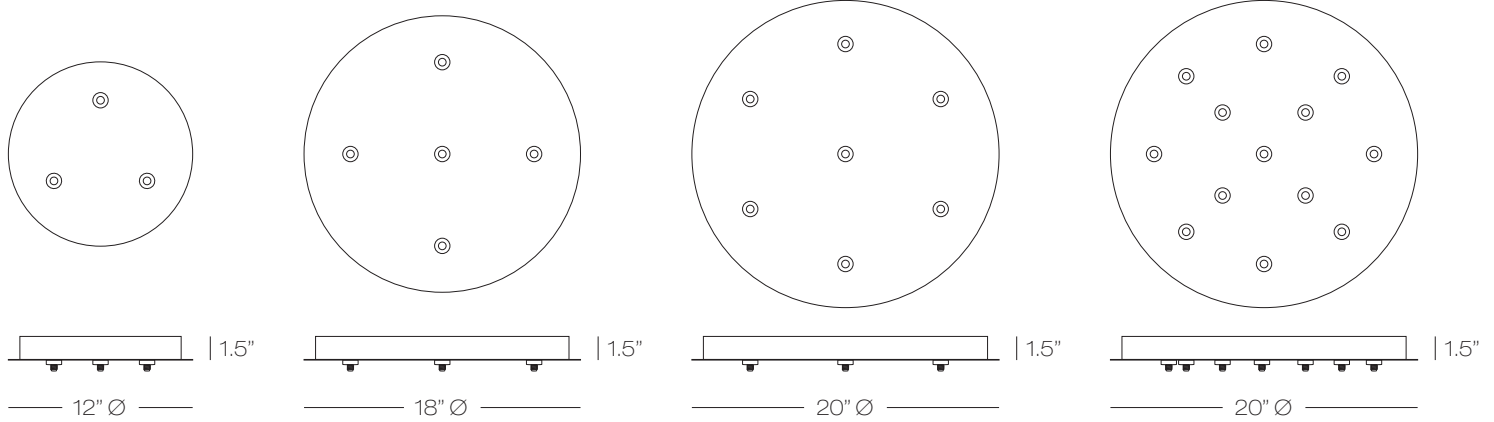

CPEJRN3(F)(L) 3 Lights   **CPEJRN5(F)(L)** 5 Lights   **CPEJRN7(F)(L)** 7 Lights   **CPEJRN13(F)(L)** 13 Lights