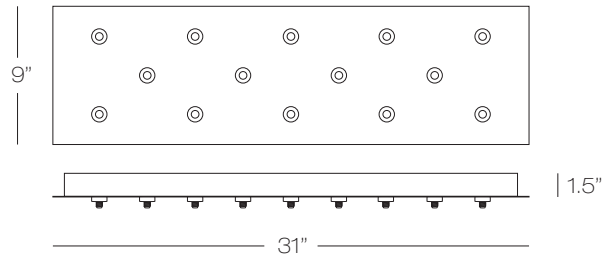

CPEJRT20(F)1265(L) 20 Lights

CPEJRT14(F)(L) 14 Lights