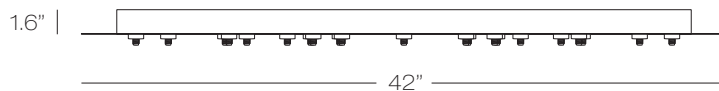

CPEJRN45(F)42(L) 36 Lights