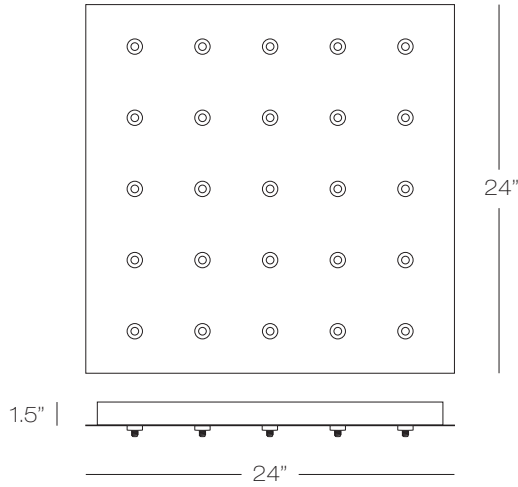

F = Finish Option (BB, BL, BZ, PC, PN, SN, WH)
L = Lamp (LED, HAL)

LOW VOLTAGE CANOPIES COMPARISON
Round, Square and Rectangular Canopies

CPEJSQ25(F)(L) 25 Lights