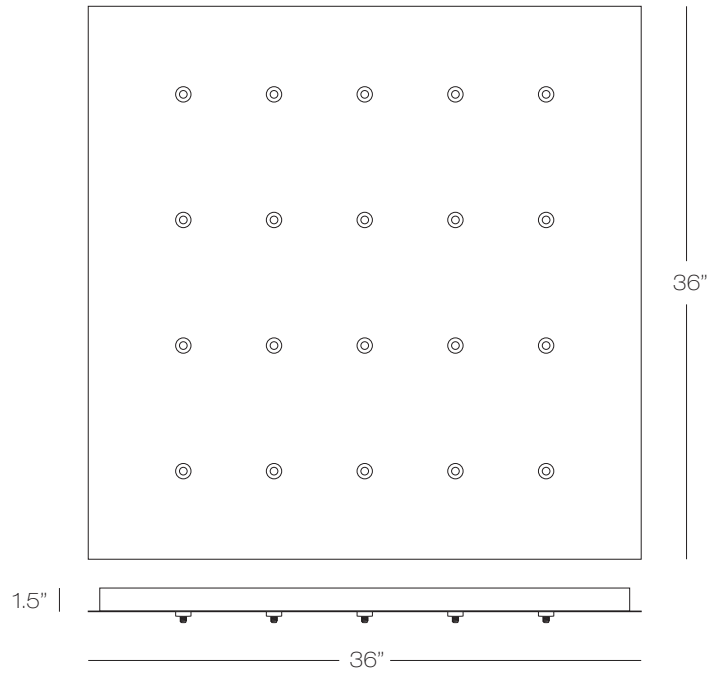

CPEJSQ20(F)3636(L) 20 Lights