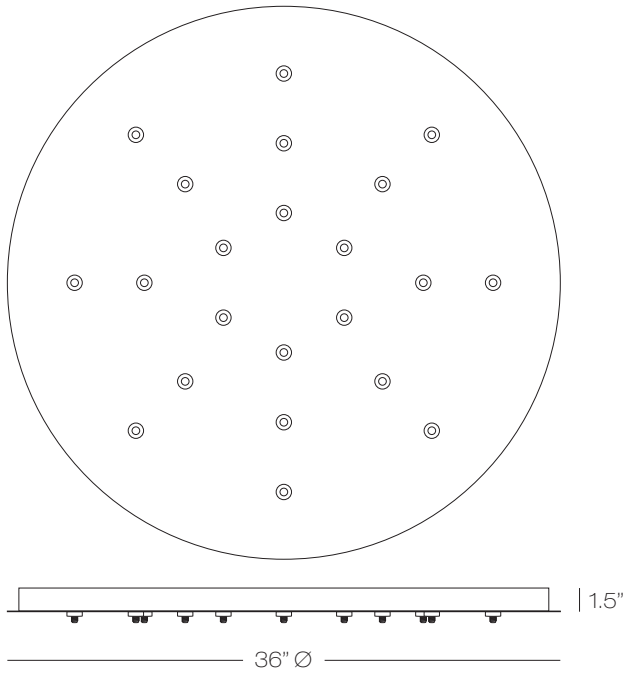

F = Finish Option (BB, BL, BZ, PC, PN, SN, WH)
L = Lamp (LED, HAL)

LOW VOLTAGE CANOPIES COMPARISON
Round, Square and Rectangular Canopies

CPEJRN22(F)36(L) 22 Lights