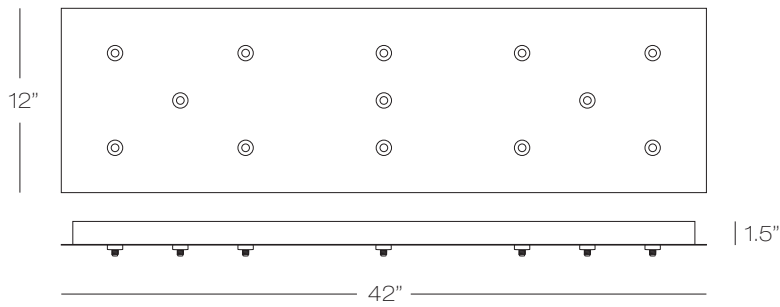

F = Finish Option (BB, BL, BZ, PC, PN, SN, WH)  
L = Lamp (LED, HAL)

**LOW VOLTAGE CANOPIES COMPARISON**  
*Round, Square and Rectangular Canopies*

**CPEJRN22(F)36(L)** 22 Lights

**CPEJRN22S(F)36(L)** 22 Lights