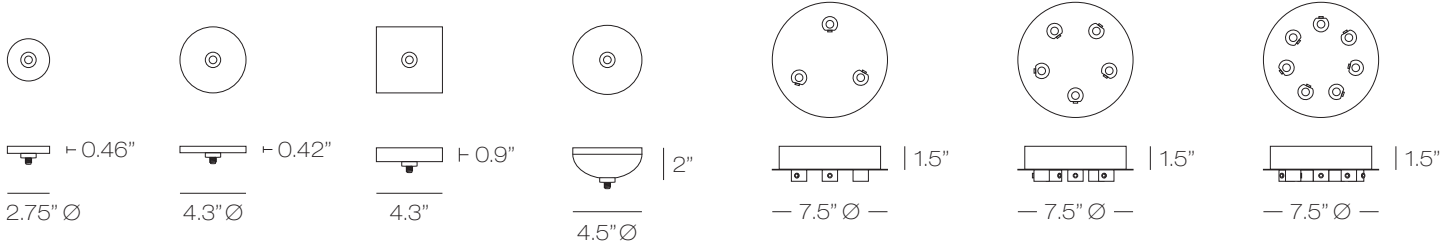

## 7 Light EZ Jack Canopy

12VAC electronic transformer(s) included based on Halogen or LED selection, contact Customer Service for custom configurations.

Canopy includes female EZ Jack ports only. Male EZ Jack pendant adapters are included with all compatible Stone Lighting low voltage pendants, or they can be purchased separately under part number MSEZJCK.

Model  
**CPEJRN7**

**LED** LED fixtures  
**HAL** Halogen fixtures

Finish	Lamp
<b>SN</b>	<b>LED</b>

**BZ** bronze  
**PC** polished chrome  
**PN** polished nickel  
**SN** satin nickel  
**WH** white

F = Finish Option (BB, BL, BZ, PC, PN, SN, WH)  
L = Lamp (LED, HAL)

**LOW VOLTAGE CANOPIES COMPARISON**  
*Round, Square and Rectangular Canopies*

**CPEJRN2(F)(L)** 1 Light    **CPEJRN1(F)(L)** 1 Light    **CPEJSQ1(F)(L)** 1 Light    **CPEJRN0(F)(L)** 1 Light    **CPSRRN3(F)(L)** 3 Lights    **CPSRRN5(F)(L)** 5 Lights    **CPSRRN7(F)(L)** 7 Lights