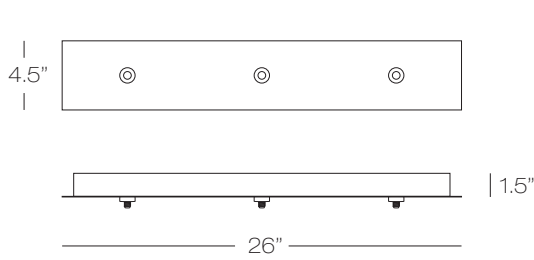

CPEJRT3(F)(L) 3 Lights