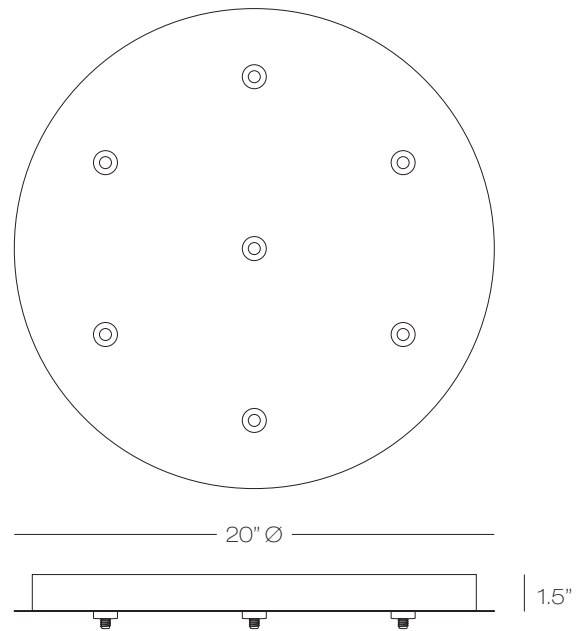

## 7 Light EZ Jack Canopy

12VAC electronic transformer(s) included based on Halogen or LED selection, contact Customer Service for custom configurations.

Canopy includes female EZ Jack ports only. Male EZ Jack pendant adapters are included with all compatible Stone Lighting low voltage pendants, or they can be purchased separately under part number MSEZJCK.