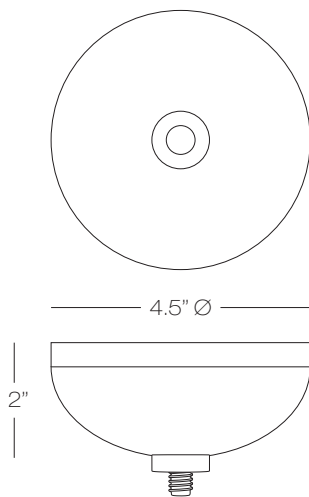

1 Light EZ Jack 4" Round Deep Canopy

1 Light EZ Jack 4" Round Deep Canopy

12VAC electronic transformer(s) included based on Halogen or LED selection, contact Customer Service for custom configurations.

Canopy includes female EZ Jack ports only. Male EZ Jack pendant adapters are included with all compatible Stone Lighting low voltage pendants, or they can be purchased separately under part number MSEZJCK.