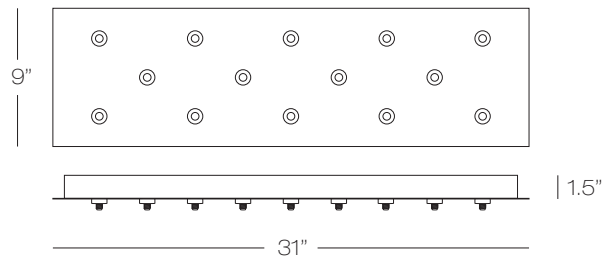

CPEJRT20(F)1265(L) 20 Lights

CPEJRT14(F)(L) 14 Lights