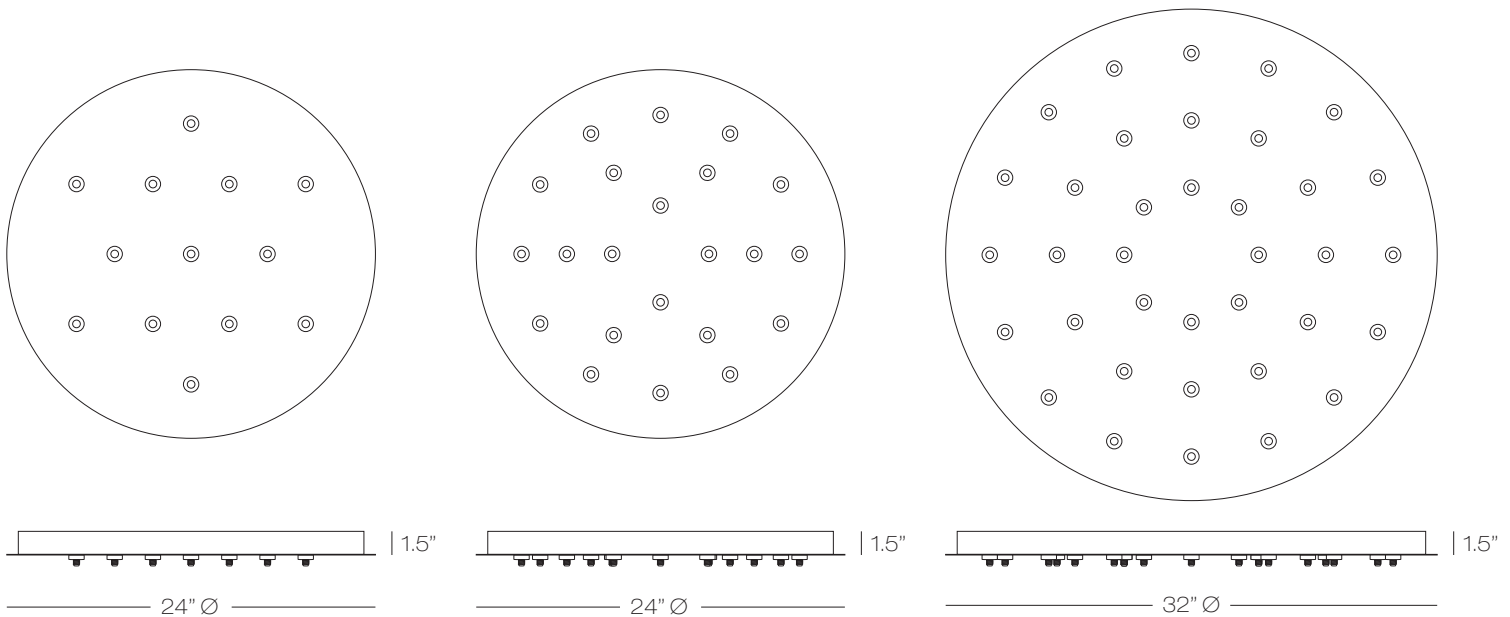

### 4" Round Deep 1 Lite Canopy

12VAC electronic transformer(s) included based on Halogen or LED selection, contact Customer Service for custom configurations.

Canopy includes female EZ Jack ports only. Male EZ Jack pendant adapters are included with all compatible Stone Lighting low voltage pendants, or they can be purchased separately under part number MSEZJCK.

**CPEJRN3(F)(L)** 3 Lights    **CPEJRN5(F)(L)** 5 Lights    **CPEJRN7(F)(L)** 7 Lights    **CPEJRN13(F)(L)** 13 Lights

**CPEJRN13(F)24(L)** 13 Lights    **CPEJRN22(F)24(L)** 22 Lights    **CPEJRN36(F)32(L)** 36 Lights