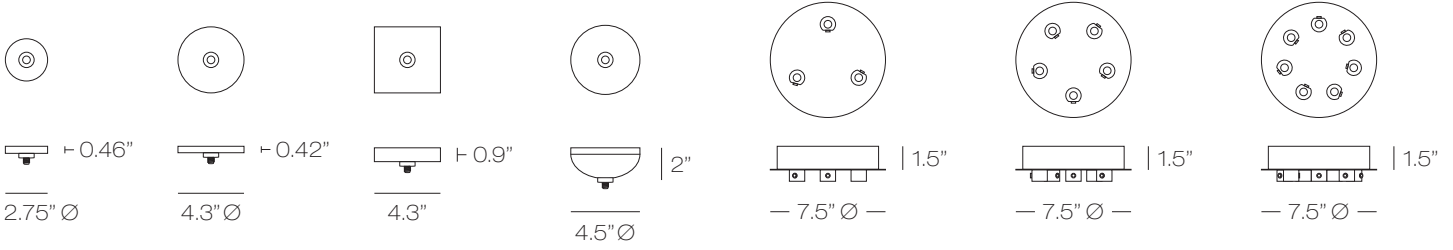

CPEJRN2(F)(L) 1 Light   **CPEJRN1(F)(L)** 1 Light   **CPEJSQ1(F)(L)** 1 Light   **CPEJRN0(F)(L)** 1 Light   **CPSRRN3(F)(L)** 3 Lights   **CPSRRN5(F)(L)** 5 Lights   **CPSRRN7(F)(L)** 7 Lights