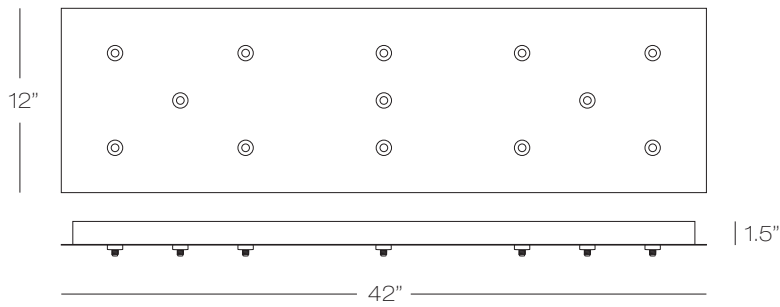

**F** = Finish Option (BB, BL, BZ, PC, PN, SN, WH)  
**L** = Lamp (LED, HAL)

**LOW VOLTAGE CANOPIES COMPARISON**  
*Round, Square and Rectangular Canopies*

**CPEJRN22(F)36(L)** 22 Lights

**CPEJRN22S(F)36(L)** 22 Lights