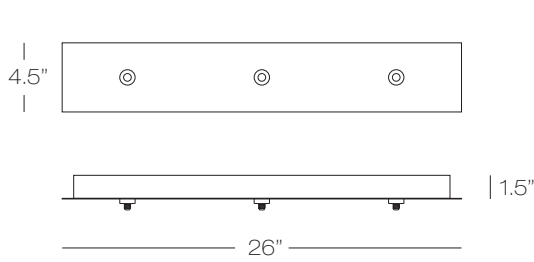

CPEJRT3(F)(L) 3 Lights