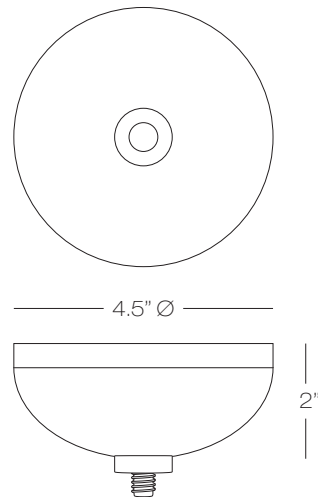

### 4" Round Deep 1 Lite Canopy

12VAC electronic transformer(s) included based on Halogen or LED selection, contact Customer Service for custom configurations.

Canopy includes female EZ Jack ports only. Male EZ Jack pendant adapters are included with all compatible Stone Lighting low voltage pendants, or they can be purchased separately under part number MSEZJCK.