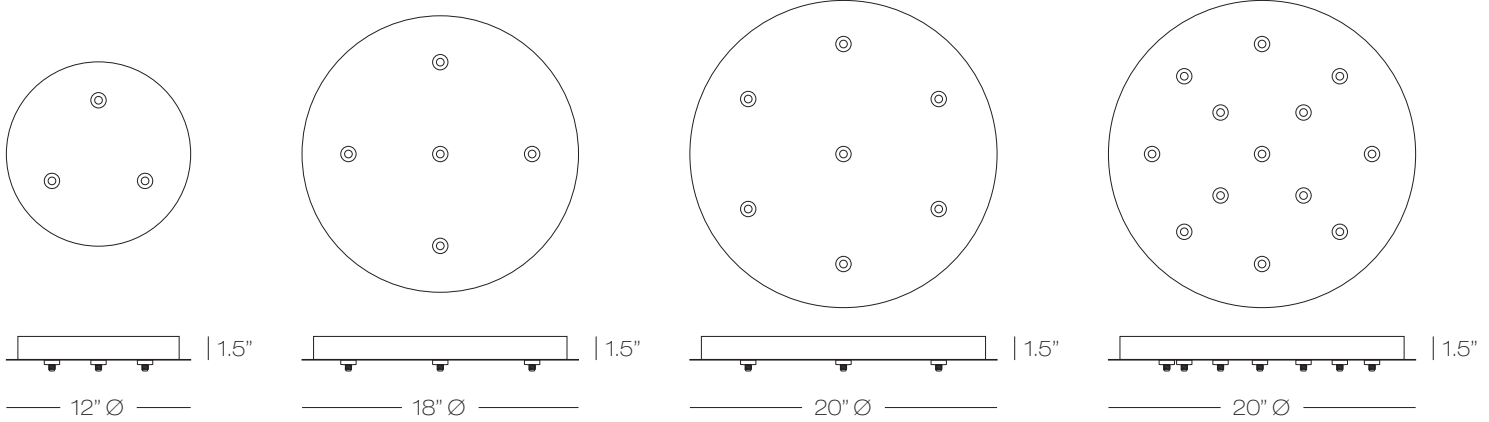

### 4" Round Deep 1 Lite Canopy

12VAC electronic transformer(s) included based on Halogen or LED selection, contact Customer Service for custom configurations.

Canopy includes female EZ Jack ports only. Male EZ Jack pendant adapters are included with all compatible Stone Lighting low voltage pendants, or they can be purchased separately under part number MSEZJCK.

**CPEJRN3(F)(L)** 3 Lights    **CPEJRN5(F)(L)** 5 Lights    **CPEJRN7(F)(L)** 7 Lights    **CPEJRN13(F)(L)** 13 Lights

**CPEJRN13(F)24(L)** 13 Lights    **CPEJRN22(F)24(L)** 22 Lights    **CPEJRN36(F)32(L)** 36 Lights