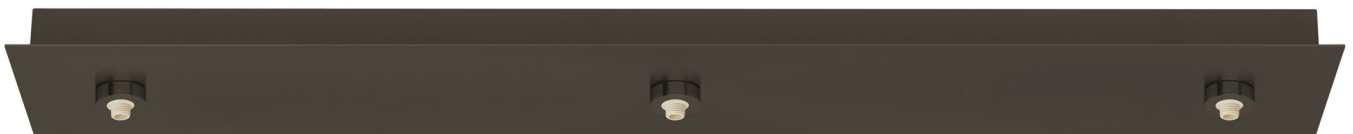

3 Light EZ Jack Rectangular Canopy

SN

BB

3 Light EZ Jack Rectangular Canopy

12VAC electronic transformer(s) included based on Halogen or LED selection, contact Customer Service for custom configurations.

Canopy includes female EZ Jack ports only. Male EZ Jack pendant adapters are included with all compatible Stone Lighting low voltage pendants, or they can be purchased separately under part number MSEZJCK.

Model
CPEJRT3

Finish	Lamp
SN	LED

LED LED fixtures
HAL Halogen fixtures
BB brushed brass
BL black
BZ bronze
PN polished nickel
SN satin nickel
WH white

3 Light EZ Jack Rectangular Canopy

BL

WH

SN

BZ