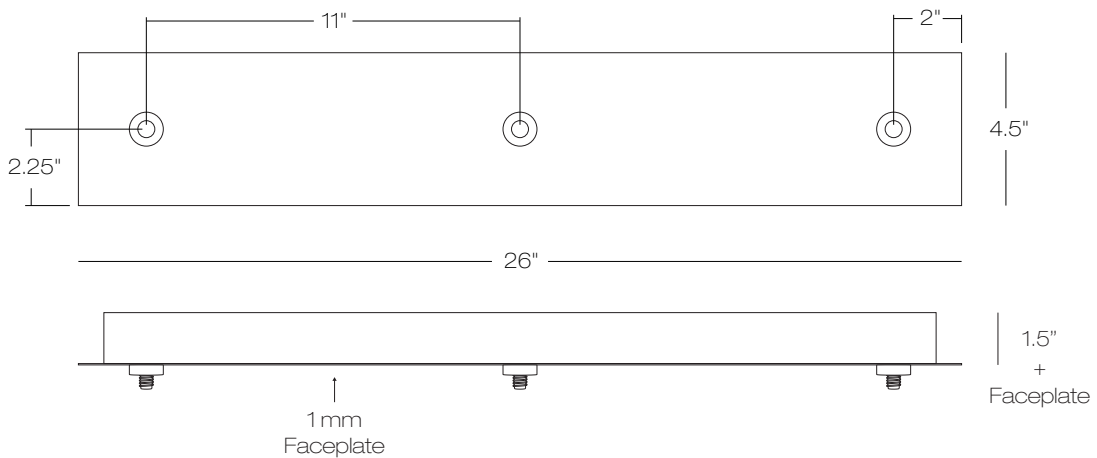

3 Light EZ Jack Rectangular Canopy

12VAC electronic transformer(s) included based on Halogen or LED selection, contact Customer Service for custom configurations.

Canopy includes female EZ Jack ports only. Male EZ Jack pendant adapters are included with all compatible Stone Lighting low voltage pendants, or they can be purchased separately under part number MSEZJCK.

Model
CPEJRT3

Finish	Lamp
SN	LED

LED LED fixtures
HAL Halogen fixtures
BB brushed brass
BL black
BZ bronze
PN polished nickel
SN satin nickel
WH white