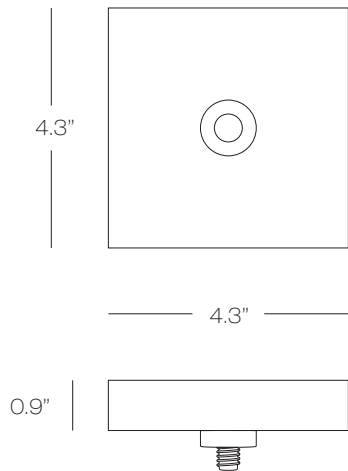

BZ

SN

4" Square EZ Jack Canopy

12VAC electronic transformer(s) included based on Halogen or LED selection, contact Customer Service for custom configurations.

Canopy includes female EZ Jack ports only. Male EZ Jack pendant adapters are included with all compatible Stone Lighting low voltage pendants, or they can be purchased separately under part number MSEZJCK.