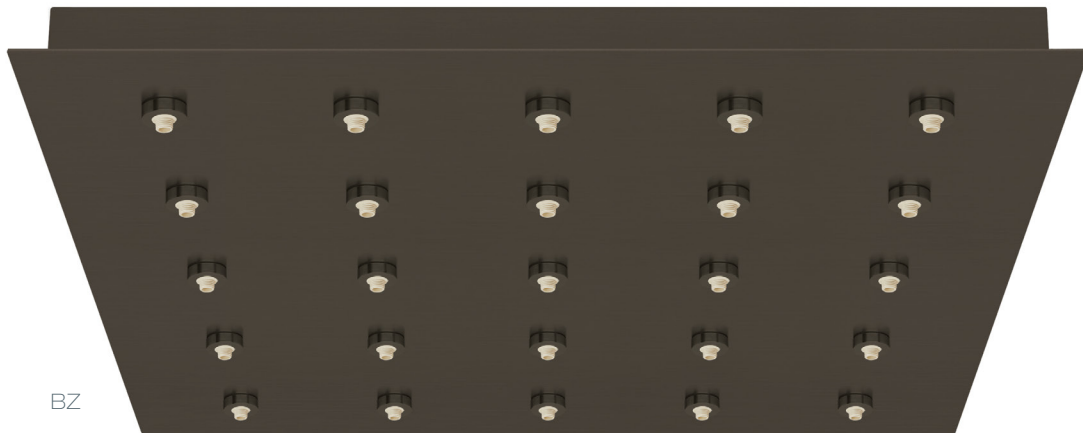

## 25 Light EZ Jack Square Canopy

stone  
LIGHTING

SN

BB

24"

### 25 Light EZ Jack Square Canopy

12VAC electronic transformer(s) included based on Halogen or LED selection, contact Customer Service for custom configurations.

Canopy includes female EZ Jack ports only. Male EZ Jack pendant adapters are included with all compatible Stone Lighting low voltage pendants, or they can be purchased separately under part number MSEZJCK.

Weight: 19 lbs.

**Limited Availability:** BZ, PN and SN.

Model  
**CPEJSQ25**

**LED** LED fixtures  
**HAL** Halogen fixtures

Finish	Lamp
<b>BB</b>	<b>LED</b>

**BB** brushed brass  
**BL** black  
**BZ** bronze  
**PN** polished nickel  
**SN** satin nickel  
**WH** white

# 25 Light EZ Jack Square Canopy

BL

WH

BZ