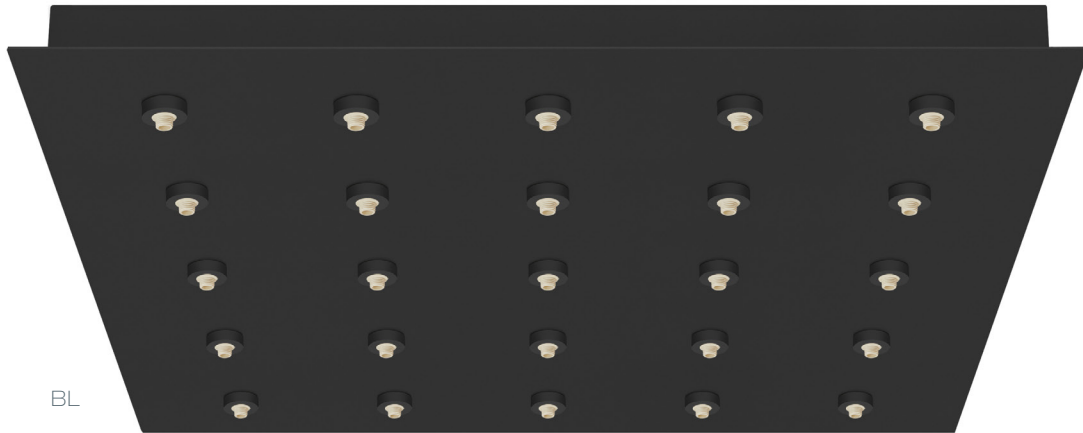

## 25 Light EZ Jack Square Canopy

stone  
LIGHTING

SN

BB

24"

### 25 Light EZ Jack Square Canopy

12VAC electronic transformer(s) included based on Halogen or LED selection, contact Customer Service for custom configurations.

Canopy includes female EZ Jack ports only. Male EZ Jack pendant adapters are included with all compatible Stone Lighting low voltage pendants, or they can be purchased separately under part number MSEZJCK.

Weight: 19 lbs.

**Limited Availability:** BZ, PN and SN.

Model  
**CPEJSQ25**

**LED** LED fixtures  
**HAL** Halogen fixtures

Finish	Lamp
<b>BB</b>	<b>LED</b>

**BB** brushed brass  
**BL** black  
**BZ** bronze  
**PN** polished nickel  
**SN** satin nickel  
**WH** white

# 25 Light EZ Jack Square Canopy

BL

WH

BZ