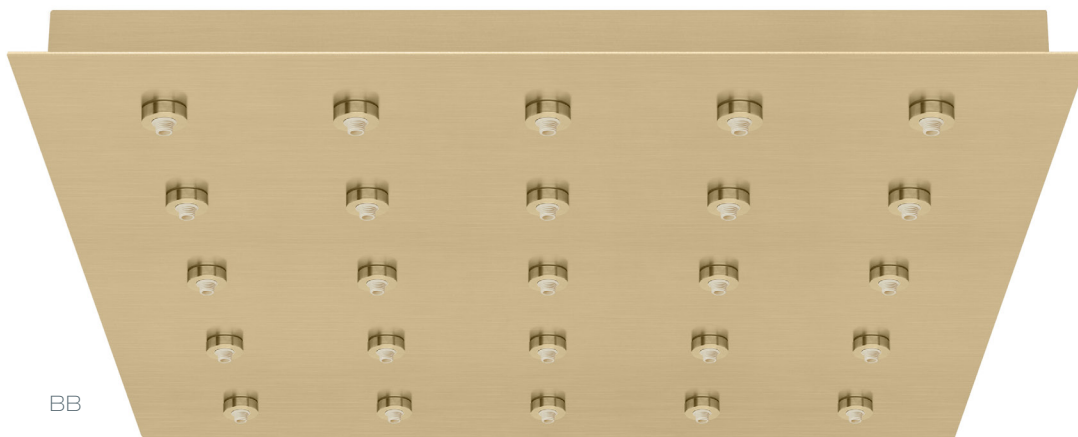

## 25 Light EZ Jack Square Canopy

stone  
LIGHTING

SN

BB

24"

### 25 Light EZ Jack Square Canopy

12VAC electronic transformer(s) included based on Halogen or LED selection, contact Customer Service for custom configurations.

Canopy includes female EZ Jack ports only. Male EZ Jack pendant adapters are included with all compatible Stone Lighting low voltage pendants, or they can be purchased separately under part number MSEZJCK.

# 25 Light EZ Jack Square Canopy

BL

WH

BZ

# 25 Light EZ Jack Square Canopy

Canopy Dimensions