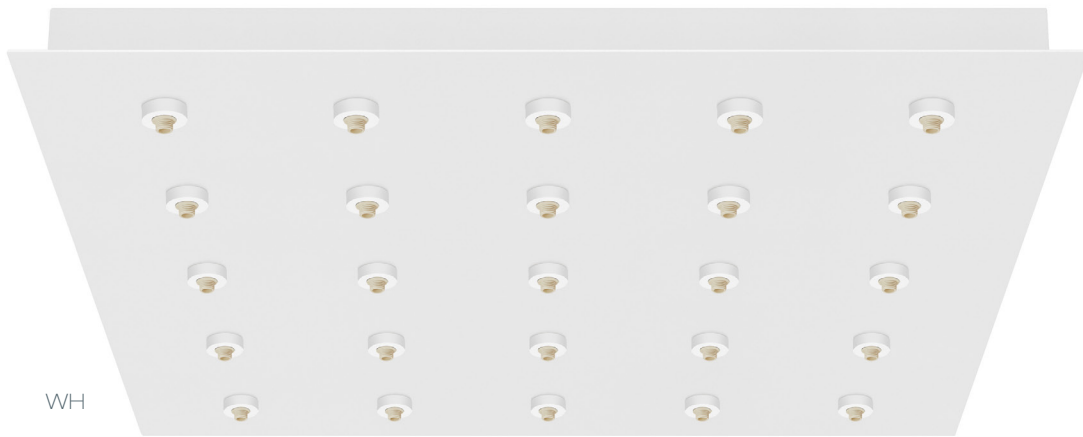

## 25 Light EZ Jack Square Canopy

stone  
LIGHTING

SN

BB

24"

### 25 Light EZ Jack Square Canopy

12VAC electronic transformer(s) included based on Halogen or LED selection, contact Customer Service for custom configurations.

Canopy includes female EZ Jack ports only. Male EZ Jack pendant adapters are included with all compatible Stone Lighting low voltage pendants, or they can be purchased separately under part number MSEZJCK.

Weight: 19 lbs.

**Limited Availability:** BZ, PN and SN.

Model  
**CPEJSQ25**

**LED** LED fixtures  
**HAL** Halogen fixtures

Finish	Lamp
<b>BB</b>	<b>LED</b>

**BB** brushed brass  
**BL** black  
**BZ** bronze  
**PN** polished nickel  
**SN** satin nickel  
**WH** white

# 25 Light EZ Jack Square Canopy

BL

WH

BZ