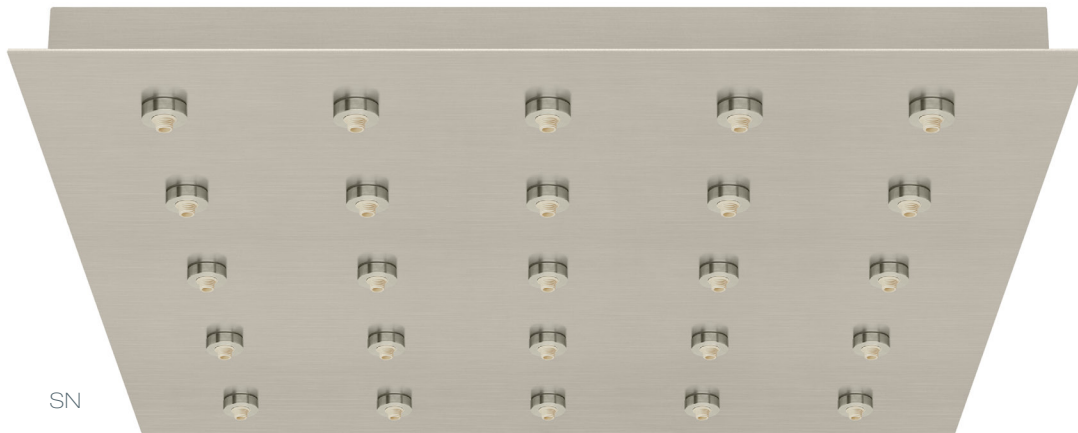

## 25 Light EZ Jack Square Canopy

stone  
LIGHTING

SN

BB

24"

### 25 Light EZ Jack Square Canopy

12VAC electronic transformer(s) included based on Halogen or LED selection, contact Customer Service for custom configurations.

Canopy includes female EZ Jack ports only. Male EZ Jack pendant adapters are included with all compatible Stone Lighting low voltage pendants, or they can be purchased separately under part number MSEZJCK.

# 25 Light EZ Jack Square Canopy

BL

WH

BZ

# 25 Light EZ Jack Square Canopy

Canopy Dimensions