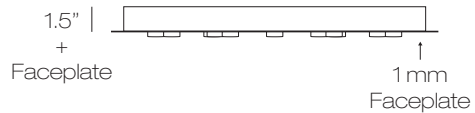

21 Light Line Voltage Round Canopy

BB

20" Ø

SN

21 Light Line Voltage Canopy

20" Ø 21 Port Line Voltage Canopy.
Mounts to a standard 4" junction box.

120V Input Voltage.

Model
CPLVRN21

Finish

BB

- BB** brushed brass
- BL** black
- BZ** bronze
- PN** polished nickel
- SN** satin nickel
- WH** white

20" Ø

21 Light Line Voltage Round Canopy

BL

WH

BZ