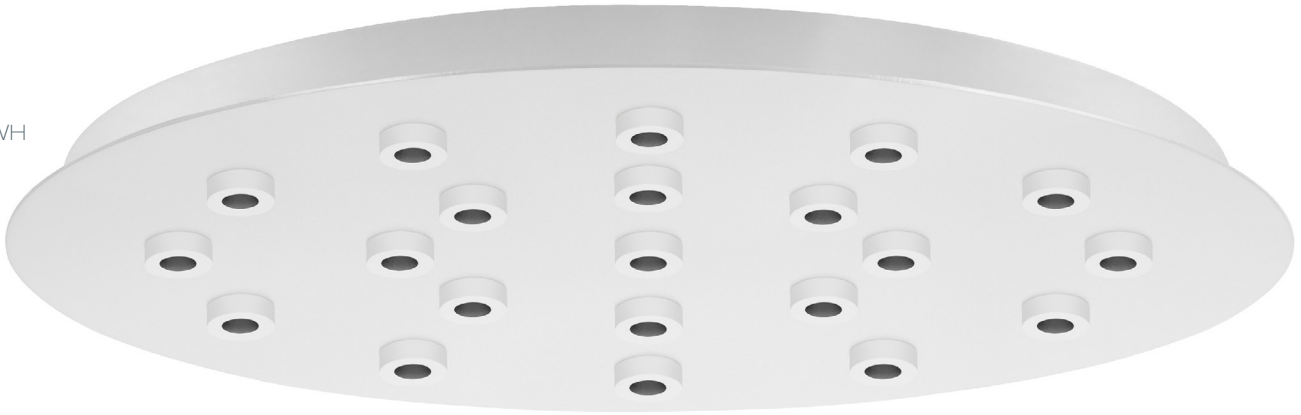

21 Light Line Voltage Round Canopy

BB

20" Ø

SN

21 Light Line Voltage Canopy

20" Ø 21 Port Line Voltage Canopy.
Mounts to a standard 4" junction box.

120V Input Voltage.

Model
CPLVRN21

Finish

BB

- BB** brushed brass
- BL** black
- BZ** bronze
- PN** polished nickel
- SN** satin nickel
- WH** white

20" Ø

21 Light Line Voltage Round Canopy

BL

WH

BZ

21 Light Line Voltage Round Canopy

Canopy Dimensions