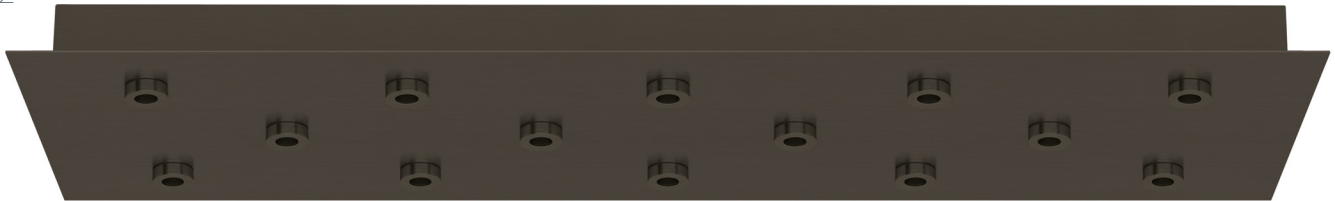

14 Light Line Voltage Rectangular Canopy

SN

31"

BB

14 Light Line Voltage Rectangular Canopy

31" x 9" 14 Port Line Voltage Canopy.
Mounts to a standard 4" junction box.

120V Input Voltage.

Model
CPLVRT14

Finish

SN

BB brushed brass
BL black
BZ bronze
PN polished nickel
SN satin nickel
WH white

14 Light Line Voltage Rectangular Canopy

BL

BZ

WH

14 Light Line Voltage Rectangular Canopy

Canopy Dimensions