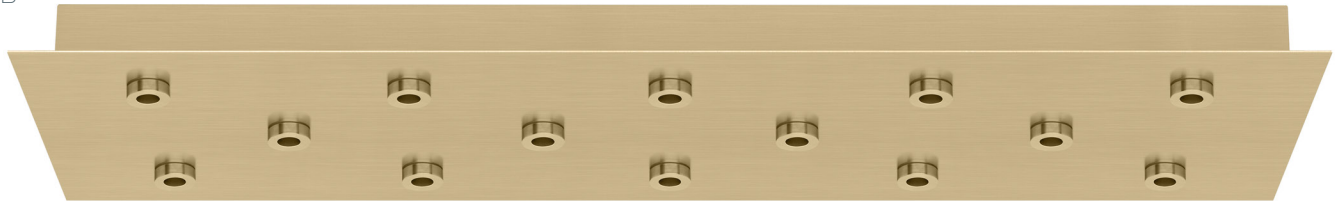

14 Light Line Voltage Rectangular Canopy

SN

31"

BB

14 Light Line Voltage Rectangular Canopy

31" x 9" 14 Port Line Voltage Canopy.
Mounts to a standard 4" junction box.

120V Input Voltage.

Model
CPLVRT14

Finish

SN

BB brushed brass
BL black
BZ bronze
PN polished nickel
SN satin nickel
WH white

14 Light Line Voltage Rectangular Canopy

BL

BZ

WH

14 Light Line Voltage Rectangular Canopy

Canopy Dimensions