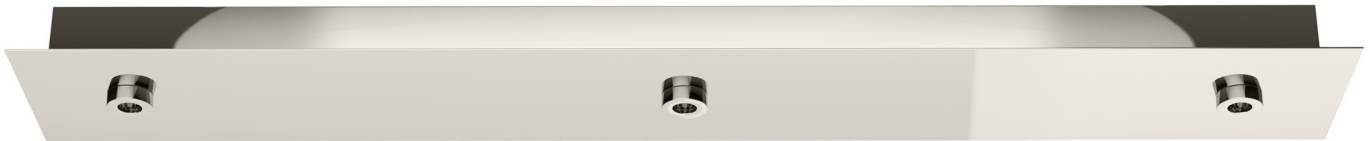

### 3 Light Line Voltage Rectangular Canopy

SN

BB

### 3 Light Line Voltage Rectangular Canopy

26" x 4.5" 3 Port Line Voltage Canopy.  
Mounts to a standard 4" junction box.

120V Input Voltage.

Model  
**CPLVRT3**

Finish  
**SN**

- BB** brushed brass
- BL** black
- BZ** bronze
- PC** polished chrome
- PN** polished nickel
- SN** satin nickel
- WH** white

### 3 Light Line Voltage Rectangular Canopy

BL

WH

PN

BZ

PC