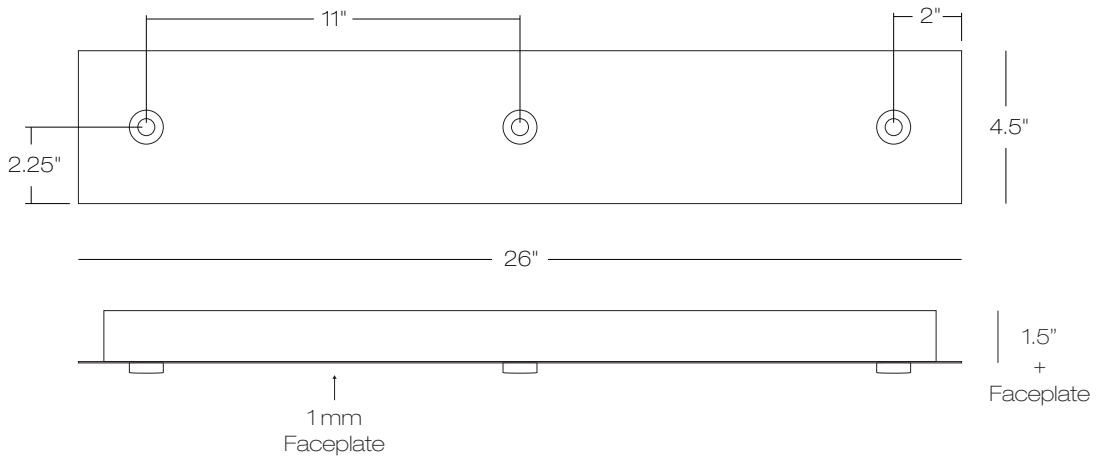

### 3 Light Line Voltage Rectangular Canopy

SN

BB

### 3 Light Line Voltage Rectangular Canopy

26" x 4.5" 3 Port Line Voltage Canopy.  
Mounts to a standard 4" junction box.

120V Input Voltage.

Model  
**CPLVRT3**

Finish  
**SN**

- BB** brushed brass
- BL** black
- BZ** bronze
- PC** polished chrome
- PN** polished nickel
- SN** satin nickel
- WH** white

### 3 Light Line Voltage Rectangular Canopy

BL

WH

PN

BZ

PC