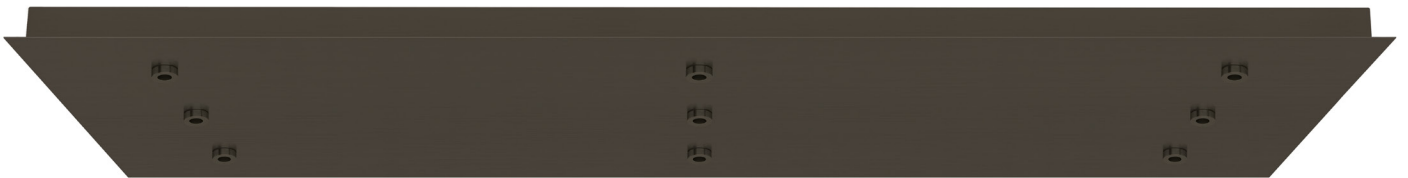

9 Light Line Voltage Rectangular Canopy

PC

BB

9 Light Line Voltage Rectangular Canopy

9" x 68" 7 Port Line Voltage Canopy.
Mounts to a standard 4" junction box.

120V Input Voltage.

Special Order.

Model
CPLVRT9A

1555 15" x 55" Canopy

Finish	Size
BL	1555

- BB** brushed brass
- BL** black
- BZ** bronze
- PC** polished chrome
- PN** polished nickel
- SN** satin nickel
- WH** white

9 Light Line Voltage Rectangular Canopy

BL

WH

SN

BZ

9 Light Line Voltage Rectangular Canopy

Canopy Dimensions