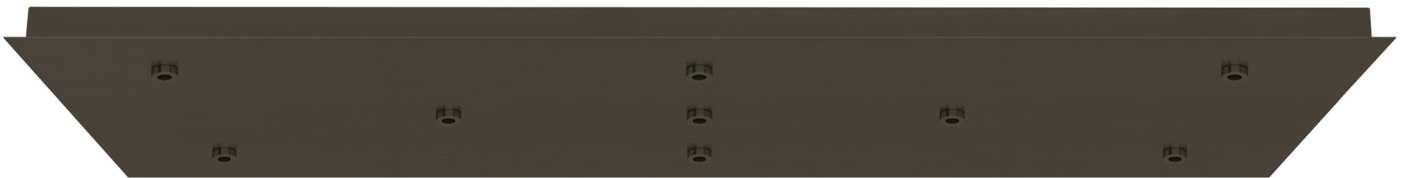

9 Light Line Voltage Rectangular Canopy

PC

BB

9 Light Line Voltage Rectangular Canopy

9" x 68" 7 Port Line Voltage Canopy.
Mounts to a standard 4" junction box.

120V Input Voltage.

Special Order.

Model
CPLVRT9B

1555 15" x 55" Canopy

Finish	Size
BL	1555

BB brushed brass
BL black
BZ bronze
PC polished chrome
PN polished nickel
SN satin nickel
WH white

9 Light Line Voltage Rectangular Canopy

BL

WH

SN

BZ

9 Light Line Voltage Rectangular Canopy Canopy Dimensions