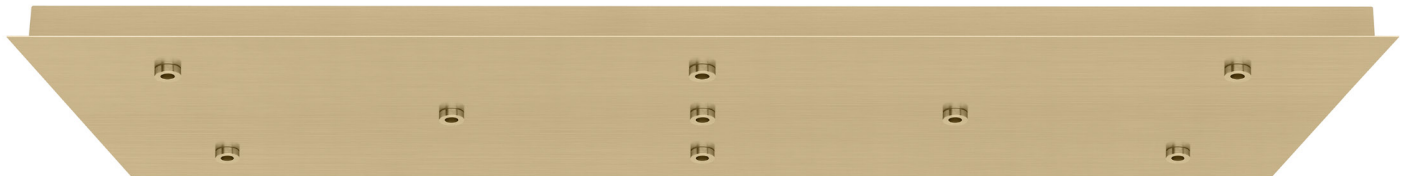

9 Light Line Voltage Rectangular Canopy

PC

BB

9 Light Line Voltage Rectangular Canopy

9" x 68" 7 Port Line Voltage Canopy.
Mounts to a standard 4" junction box.

120V Input Voltage.

Special Order.

Model
CPLVRT9B

1555 15" x 55" Canopy

Finish	Size
BL	1555

BB brushed brass
BL black
BZ bronze
PC polished chrome
PN polished nickel
SN satin nickel
WH white

9 Light Line Voltage Rectangular Canopy

BL

WH

SN

BZ

9 Light Line Voltage Rectangular Canopy Canopy Dimensions