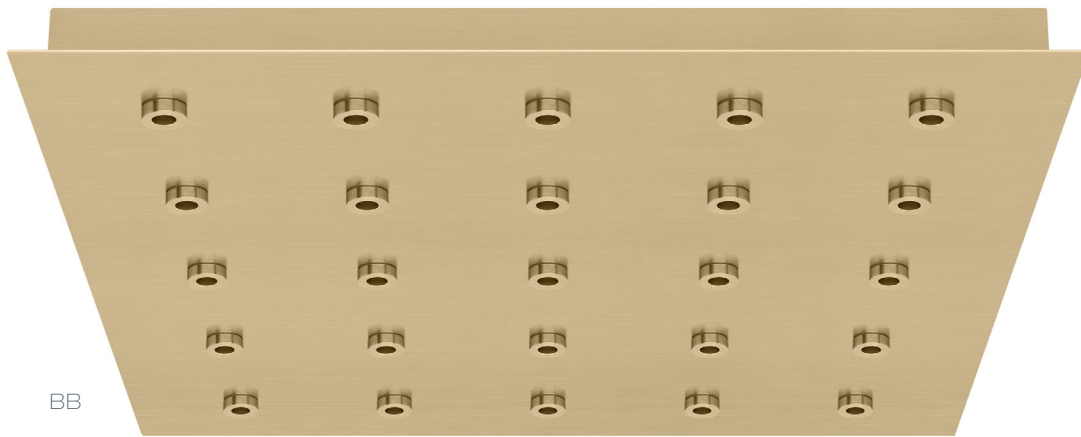

25 Light Line Voltage Square Canopy

stone
LIGHTING

SN

BB

24"

25 Light Line Voltage Square Canopy

24" x 24" Square 25 Port Line Voltage Canopy.
Mounts to a standard 4" junction box.

120V Input Voltage. Weight: 19 lbs.

Limited Availability: BZ, PN and SN.

Model
CPLVSQ25

Finish

BB

BB brushed brass

BL black

BZ bronze

PN polished nickel

SN satin nickel

WH white

25 Light Line Voltage Square Canopy

BL

WH

BZ

25 Light Line Voltage Square Canopy

Canopy Dimensions