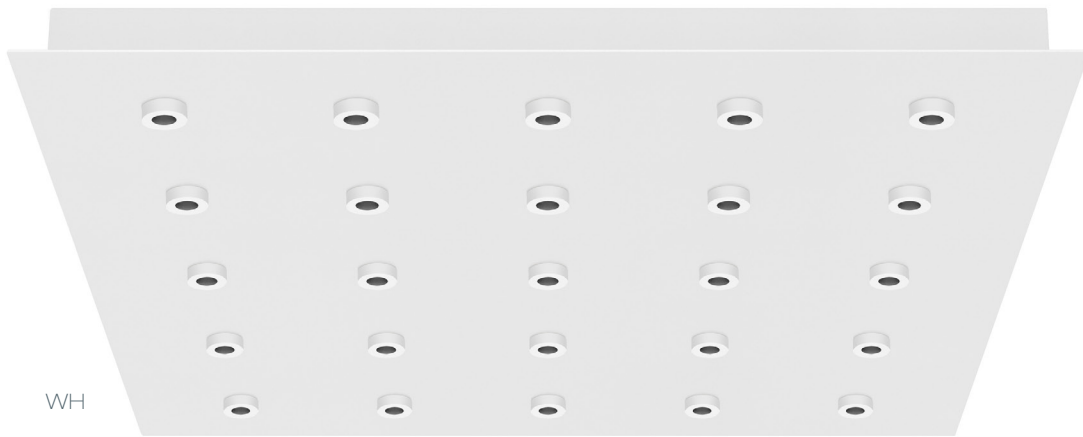

25 Light Line Voltage Square Canopy

stone
LIGHTING

SN

BB

24"

25 Light Line Voltage Square Canopy

24" x 24" Square 25 Port Line Voltage Canopy.
Mounts to a standard 4" junction box.

120V Input Voltage. Weight: 19 lbs.

SN satin nickel

WH white

25 Light Line Voltage Square Canopy

BL

WH

BZ

25 Light Line Voltage Square Canopy

Canopy Dimensions