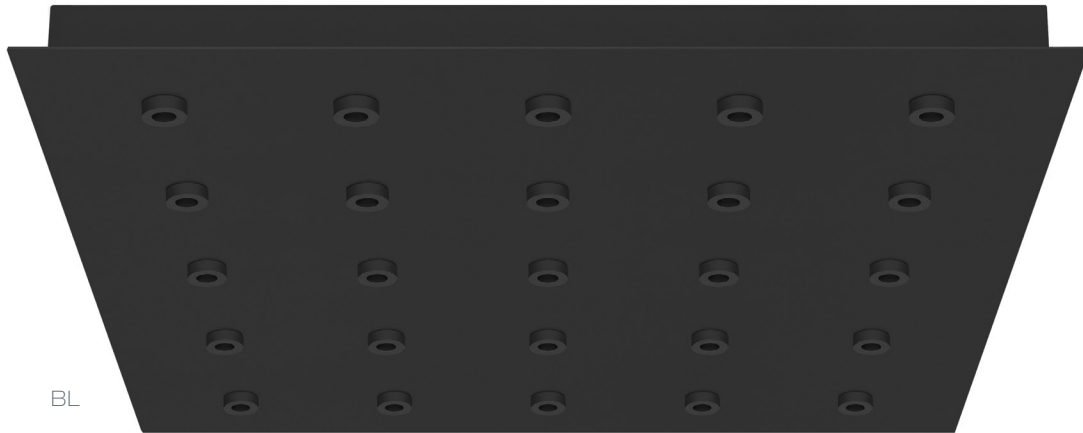

25 Light Line Voltage Square Canopy

stone
LIGHTING

SN

BB

24"

25 Light Line Voltage Square Canopy

24" x 24" Square 25 Port Line Voltage Canopy.
Mounts to a standard 4" junction box.

120V Input Voltage. Weight: 19 lbs.

SN satin nickel

WH white

25 Light Line Voltage Square Canopy

BL

WH

BZ

25 Light Line Voltage Square Canopy

Canopy Dimensions