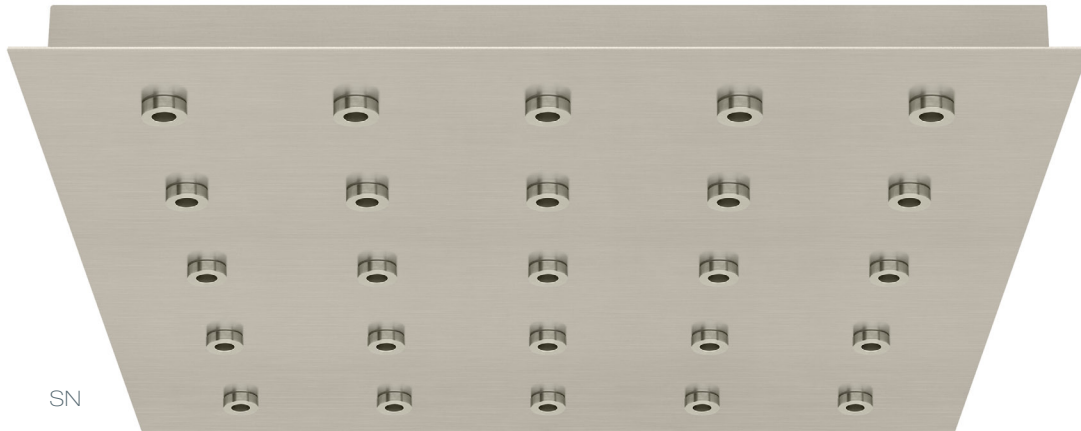

25 Light Line Voltage Square Canopy

stone
LIGHTING

SN

BB

24"

25 Light Line Voltage Square Canopy

24" x 24" Square 25 Port Line Voltage Canopy.
Mounts to a standard 4" junction box.

120V Input Voltage. Weight: 19 lbs.

Limited Availability: BZ, PN and SN.

Model
CPLVSQ25

Finish

BB

BB brushed brass

BL black

BZ bronze

PN polished nickel

SN satin nickel

WH white

25 Light Line Voltage Square Canopy

BL

WH

BZ

25 Light Line Voltage Square Canopy

Canopy Dimensions