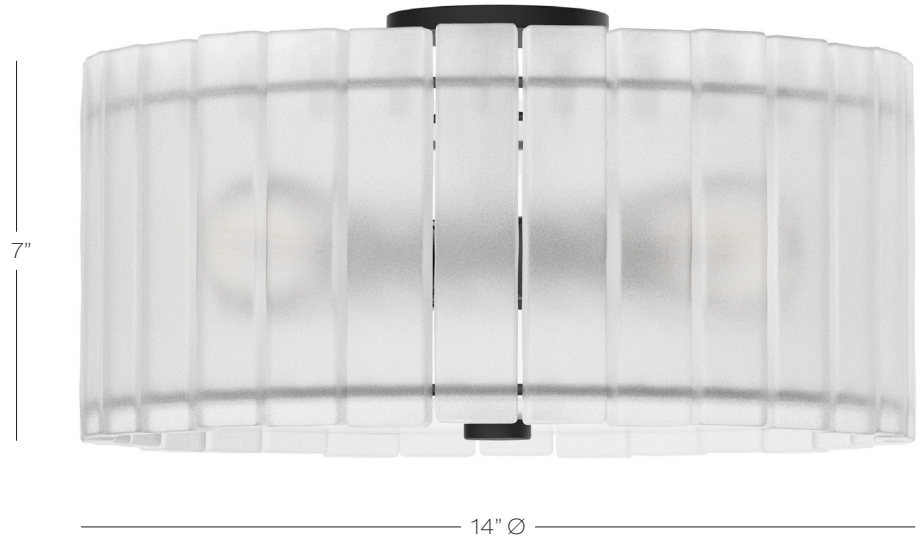

WH

FR

7"

14" Ø

CR

White Acrylic Diffuser

## Xylo Semi Flush

Unique hand crafted luminaire composed of recycled glass. Together they create a beautiful light pattern, a work of art. Includes bottom diffuser of white acrylic.

Dimmable with ELV or Triac dimmer.