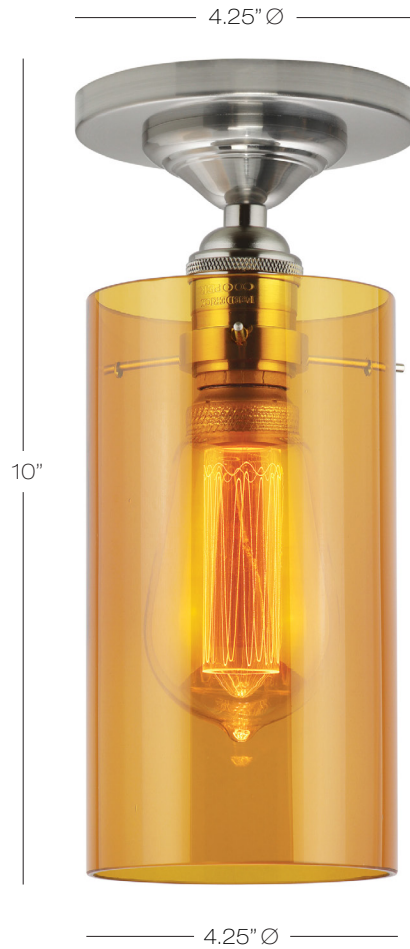

CL179AMSNST64AM

Retro Cylinder Ceiling

Cylinder shaped transparent glass with LED Bulbs from Penny Lane Collection. Bulbs are offered in amber or clear glass.

LED COB 3.5W, 90 CRI, 2000K (AM), 2200K (CR), 120 Lumens, E26 Base, Average Life 30,000 hours.

Dimmable with Triac and ELV dimmer, not compatible with 0-10V dimming controls.

Model
CL179

Glass	Finish	Bulb	Bulb Color
AM	SN	ST64	AM
AM amber CR clear	BZ bronze SN satin nickel	ST64 LED Vintage Edison	AM amber CR clear