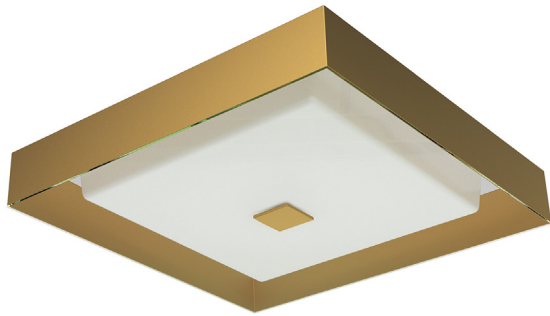

## Plaza Square

Square energy efficient flush mount.

White metal details with opal acrylic diffuser and clear bottom shield.

Black, Bronze, Gold and Satin Nickel are custom finishes.

Dimmable with ELV dimmer.

Model  
**CL351**

**LED** LED 24W, **90 CRI**,  
3000K, 1200 Lumens,  
Dimmable

OP opal

Acrylic	Finish	Lamp
<b>OP</b>	<b>WH</b>	<b>LED</b>

**BL** black (custom)  
**BZ** bronze (custom)  
**GO** gold (custom)  
**SN** satin nickel (custom)  
**WH** white

**WH:** White Finish

**GO:** Gold Finish (Custom)

**SN:** Satin Nickel Finish (Custom)

**BL:** Black Finish (Custom)

**BZ:** Bronze Finish (Custom)