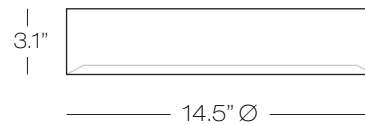

WH

BL

Puck 14.5"

Round energy efficient flush mount.
Matte white or matte black metal body.

Hidden LED provides a high lumen
direct illumination.

Dimmable with ELV dimmer.

Consult factory for 277V
and 0-10V dimming options.

DIMENSIONS

Model
CL465

WH white
BL black

Acrylic	Finish	Lamp
FR	WH	LED

FR frost

LED LED 28W, 80 CRI,
3000K, 1680 Lumens,
Dimmable

Puck Series Dimensions

— 10.6" Ø —