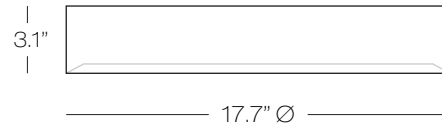

WH

BL

Puck 17.7"

Round energy efficient flush mount.
Matte white or matte black metal body.

Custom finishes available, consult factory
for pricing.

Hidden LED provides a high lumen
direct illumination.

0-10V Dimmable.
Must use 0-10V Compatible Dimmer.

Consult factory for 277V dimming.

DIMENSIONS

Model
CL466

WH white
BL black

Acrylic	Finish	Lamp
FR	WH	LED

FR frost

LED LED 38W, 80 CRI,
3000K, 2280 Lumens,
Dimmable

Puck Series Dimensions