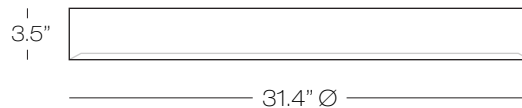

WH

BL

Puck 31.4"

Round energy efficient flush mount.
Matte white or matte black metal body.

Hidden LED provides a high lumen
direct illumination.

120-277V Input, 0-10V Dimming.

Model
CL468

Acrylic	Finish	Lamp
FR	WH	LED

FR frost

WH white
BL black

LED LED 94W, 80 CRI,
3000K, 5640 Lumens,
Dimmable

DIMENSIONS

Puck Series Dimensions

10.6" Ø

CL464
Puck 10.6"

14.5" Ø