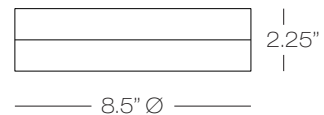

2.25"

8.5" Ø

Rondo Ceiling 8

Clear lines and thick frosted crystal glass mesh with black or satin nickel steel body.

Dimmable with ELV dimmer.

Model
CL508

BL black
SN satin nickel

Color	Finish	Lamp
FR	BL	COB10

FR frost

● **COB10** LED COB 10W
(COB - Chip on Board)

CL509

CL508

CL507