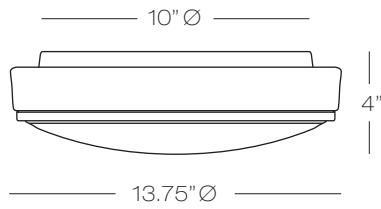

DIMENSIONS

CL925FRPCDOB30

Alta Ceiling

High quality ceiling luminarie. White powder coated steel body with frosted opal glass diffuser finished with polished chrome decorative trim. Glass diffuser creates elegant backlight or ceiling wash.