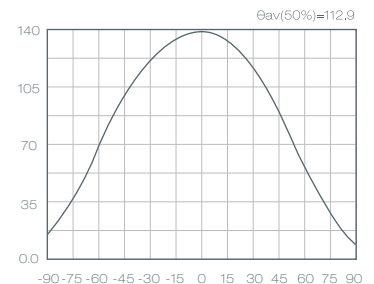

Features

- High Quality steel and frosted opal glass.
- Beautiful shape, soft and comfortable light.
- High Quality and stable LED Chips, energy saving and Eco-friendly.
- **LED DOB** (DOB-Driver on Board 120V **90 CRI**). Fully Dimmable with ALL standard dimmers (Triac/Incand., ELV, LVM)

Model
CL530

Color	Finish	Lamp	Dimming
FR	PC	DOB24	WD**

PC polished chrome   WD Warm Dimming (Only available for DOB 30W)

FR frost

- **MB4** Medium Base Incandescent 3 x40W
- **DOB24** LED DOB24 (DOB-Driver on Board) **90 CRI, 3000K, 1600 Lumens, Dimmable**
- **DOB30** LED DOB30 (DOB-Driver on Board) **90 CRI, 3000K, 2400 Lumens, Dimmable**

**Warm dimming available. Consult customer service.

*Only available option with warm dimming.

LAMPING DATA					
Lamp	Watts	Lumens	CCT	CRI	Aver. Life
DOB24	24	1600	3000K	>90	50,000 hrs
DOB30	30*	2400	3000K	>90	50,000 hrs
MB4	40	340	2700K	>75	1,000 hrs

Above info is per lamp. For accurate lumens, multiply by # of lamps in fixture.