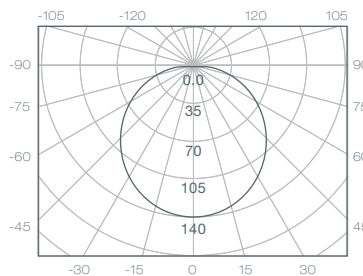

Features

- High Quality steel and frosted opal glass.
- Beautiful shape, soft and comfortable light.
- High Quality and stable LED Chips, energy saving and Eco-friendly.
- **LED DOB** (DOB-Driver on Board 120V **90 CRI**). Fully Dimmable with ALL standard dimmers (Triac/Incand., ELV, LVM)

Model
CL530

Color	Finish	Lamp	Dimming
FR	PC	DOB24	WD**

PC polished chrome   WD Warm Dimming (Only available for DOB 30W)

FR frost

- **MB4** Medium Base Incandescent 3 x40W
- **DOB24** LED DOB24 (DOB-Driver on Board) **90 CRI, 3000K, 1600 Lumens, Dimmable**
- **DOB30** LED DOB30 (DOB-Driver on Board) **90 CRI, 3000K, 2400 Lumens, Dimmable**

**Warm dimming available. Consult customer service.

*Only available option with warm dimming.

LAMPING DATA					
Lamp	Watts	Lumens	CCT	CRI	Aver. Life
DOB24	24	1600	3000K	>90	50,000 hrs
DOB30	30*	2400	3000K	>90	50,000 hrs
MB4	40	340	2700K	>75	1,000 hrs

Above info is per lamp. For accurate lumens, multiply by # of lamps in fixture.