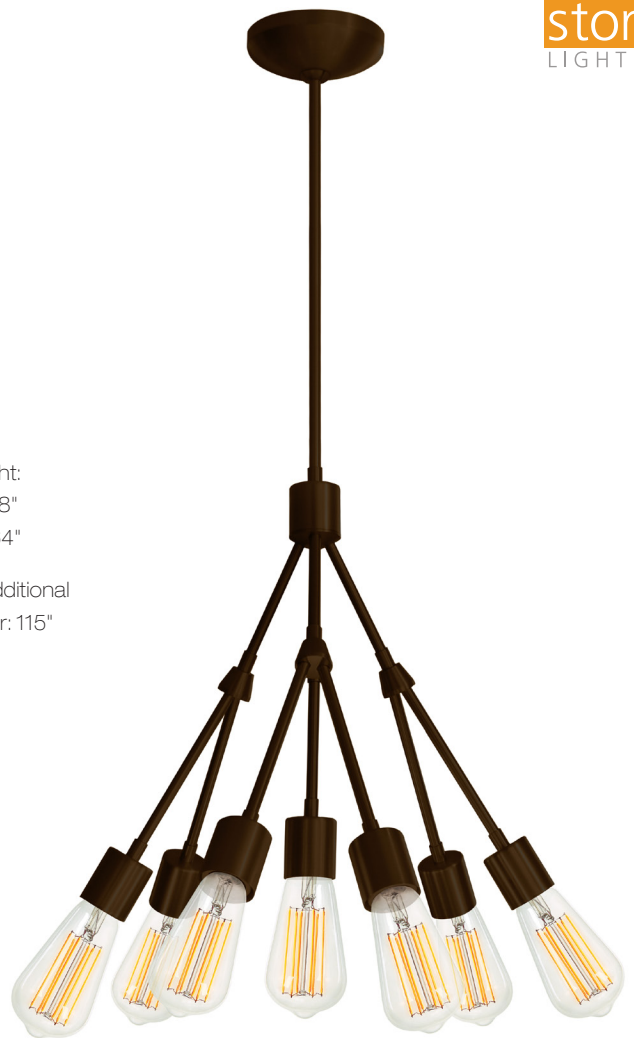

Overall Height:
Minimum: 28"
Maximum: 64"

Maximum with additional
stems & coupler: 115"

Stilt Chandelier

7 - Arm Tubular Chandelier.
6 - Arms symmetrically split plus one central arm.
Medium base sockets standard with each chandelier.

Standard with each chandelier: Sloped ceiling canopy
and a set of stems and couplers (6", 12", 15.75" and 24").

MB6 Lamp not included.

Model
CH550

- MB6** Medium Base Incandescent 60W
- RT3A** Medium Base Retro Filament Tube 30W, 185mm
- RT6B** Medium Base Retro Filament Bulb 60W
- RTL6B** LED 6W, Edison ST64, 2700K, 500 Lumens