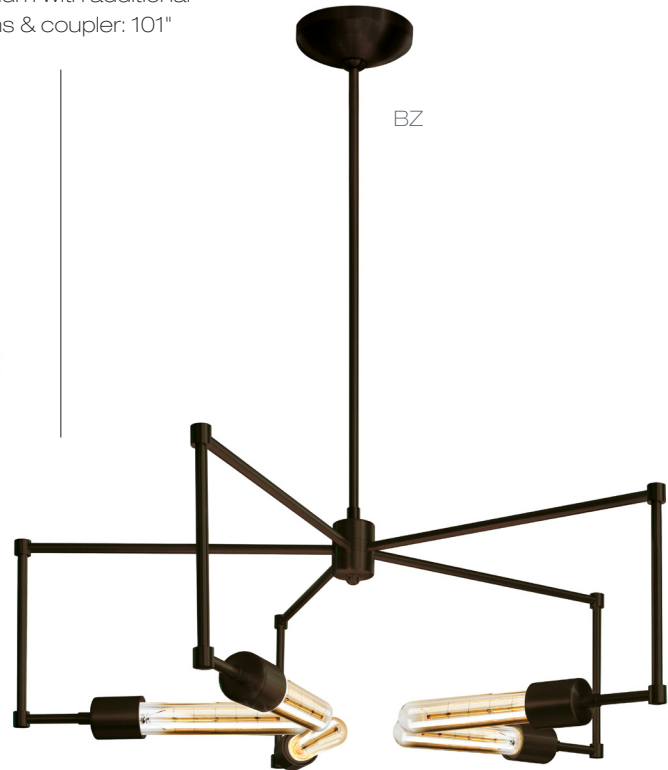

Overall Height:
Minimum: 17"
Maximum: 53"

Maximum with additional
stems & coupler: 101"

Boomer Chandelier

5-Arm Tubular Chandelier with two 90° right angles that originate from a central stem. Medium based sockets.

Standard with each chandelier: Sloped ceiling canopy and a set of stems and couplers (6", 12" and 24").

120V Input Voltage. MB6 Lamp not included.

Model
CH555

- MB6** Medium Base Incandescent 60W, 120V, E26
- RT4A** Medium Base Retro Filament Tube 40W, 120V, 185mm, T10, 2000K, 95 Lumens, E26, Dimmable
- RT6B** Medium Base Retro Filament Bulb 60W, 120V, Edison ST58, 2000K, 200 Lumens, E26, Dimmable
- RTL6B** LED 6W, 120V, Edison ST58, 80 CRI, 2700K, 500 Lumens, E26, Dimmable

Finish	Lamp
BB	RT4A

BB brushed brass
BZ bronze