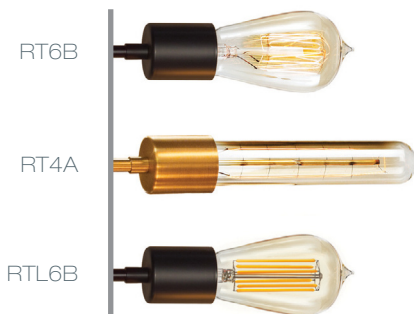

Overall Height:
Minimum: 17"
Maximum: 53"

Maximum with additional
stems & coupler: 101"

Boomer Chandelier

5-Arm Tubular Chandelier with two 90° right angles that originate from a central stem. Medium based sockets.

Standard with each chandelier: Sloped ceiling canopy and a set of stems and couplers (6", 12" and 24").

120V Input Voltage. MB6 Lamp not included.

Model
CH555

- MB6** Medium Base Incandescent 60W, 120V, E26
- RT4A** Medium Base Retro Filament Tube 40W, 120V, 185mm, T10, 2000K, 95 Lumens, E26, Dimmable
- RT6B** Medium Base Retro Filament Bulb 60W, 120V, Edison ST58, 2000K, 200 Lumens, E26, Dimmable
- RTL6B** LED 6W, 120V, Edison ST58, 80 CRI, 2700K, 500 Lumens, E26, Dimmable